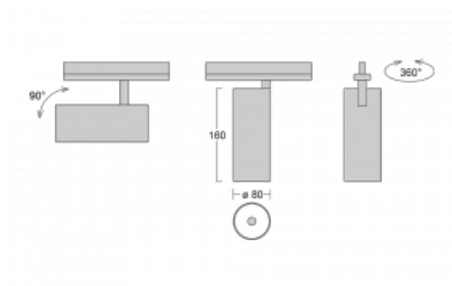

## Technical drawing

Type of installation	3 circuit track
Light distribution	Direct
Luminaire shape	Circular
Colour of the luminaires	Silver
Material	Aluminium
Lifetime	L90/B50 60 000 hours
Warranty	5 years
Description of luminaires	Luminaire 3 circuit track
Dimensions	ø 80 mm × 160 mm
Weight	0.7 kg
Light source	LED MODUL
Type of optical system	Reflector
Luminous flux*	1040 lm
Colour Temperature	4000 K cool white
Luminous efficacy	104 lm/W
MacAdam Light source	3
Colour rendering index	90
Beam angle	25°
UGR max. X=4H Y=8H, ρ=70,50,20	15.1