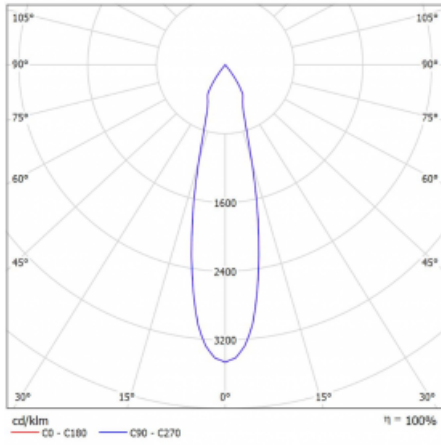

Curve

Luminaire power input* 10 W

Connection of the luminaires ON/OFF

Electrical voltage 220-240V

Frequency 50/60Hz

☐ CE IP 20

*±10 %