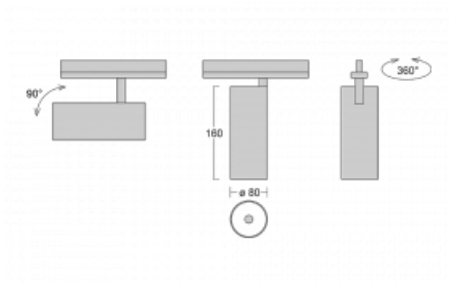

Luminaire

Vali80-T

179-600U-10GDD/940, S

We have managed to minimize the dimensions of the Vali80-T luminaires while maintaining very good lighting parameters. We also managed to reduce the casing of the luminaire to 75% of the surface. The luminaires offer a direct type of light distribution, four different beam angles of 18°, 25°, 32°, 52° and replaceable reflectors as optional accessories. The luminaires will be used predominantly to illuminate commercial spaces, galleries or showrooms. The luminaires have been fitted with adapters for the 3-phase Global Track from Nordic Aluminium. Vali80-T uses light sources with a colour rendering index of Ra90, which helps to show the true colours of the illuminated objects.

Technical drawing

Type of installation	3 circuit track
Light distribution	Direct
Luminaire shape	Circular
Colour of the luminaires	Silver
Material	Aluminium
Lifetime	L90/B50 60 000 hours
Warranty	5 years
Description of luminaires	Luminaire 3 circuit track
Dimensions	ø 80 mm × 160 mm
Weight	0.7 kg
Light source	LED MODUL
Type of optical system	Reflector
Luminous flux*	1040 lm
Colour Temperature	4000 K cool white
Luminous efficacy	104 lm/W
MacAdam Light source	3
Colour rendering index	90
Beam angle	25°
UGR max. X=4H Y=8H, ρ=70,50,20	15.1