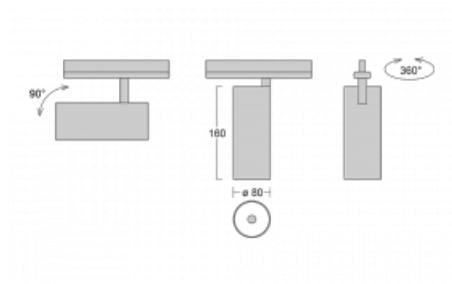

Luminaire

Vali80-T

179-600U-10GDD/940, B

We have managed to minimize the dimensions of the Vali80-T luminaires while maintaining very good lighting parameters. We also managed to reduce the casing of the luminaire to 75% of the surface. The luminaires offer a direct type of light distribution, four different beam angles of 18°, 25°, 32°, 52° and replaceable reflectors as optional accessories. The luminaires will be used predominantly to illuminate commercial spaces, galleries or showrooms. The luminaires have been fitted with adapters for the 3-phase Global Track from Nordic Aluminium. Vali80-T uses light sources with a colour rendering index of Ra90, which helps to show the true colours of the illuminated objects.

Technical drawing

Type of installation	3 circuit track
Light distribution	Direct
Luminaire shape	Circular
Colour of the luminaires	Black
Material	Aluminium
Lifetime	L90/B50 60 000 hours
Warranty	5 years
Description of luminaires	Luminaire 3 circuit track
Dimensions	ø 80 mm × 160 mm
Weight	0.7 kg
Light source	LED MODUL
Type of optical system	Reflector
Luminous flux*	1040 lm
Colour Temperature	4000 K cool white
Luminous efficacy	104 lm/W
MacAdam Light source	3
Colour rendering index	90
Beam angle	25°
UGR max. X=4H Y=8H, ρ=70,50,20	15.1