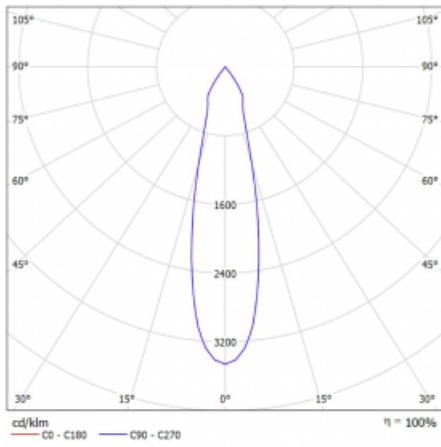

Curve

Luminaire power input* 10 W

Connection of the luminaires DALI

Electrical voltage 220-240V

Frequency 50/60Hz

☐ CE IP 20

*±10 %