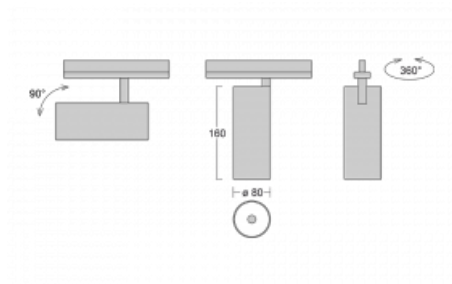

Luminaire

Vali80-T

179-600U-10GDD/930, W

We have managed to minimize the dimensions of the Vali80-T luminaires while maintaining very good lighting parameters. We also managed to reduce the casing of the luminaire to 75% of the surface. The luminaires offer a direct type of light distribution, four different beam angles of 18°, 25°, 32°, 52° and replaceable reflectors as optional accessories. The luminaires will be used predominantly to illuminate commercial spaces, galleries or showrooms. The luminaires have been fitted with adapters for the 3-phase Global Track from Nordic Aluminium. Vali80-T uses light sources with a colour rendering index of Ra90, which helps to show the true colours of the illuminated objects.

Technical drawing

Type of installation	3 circuit track
Light distribution	Direct
Luminaire shape	Circular
Colour of the luminaires	White
Material	Aluminium
Lifetime	L90/B50 60 000 hours
Warranty	60 months
Description of luminaires	Luminaire 3 circuit track
Dimensions	ø 80 mm × 160 mm
Weight	0.7 kg
Light source	LED MODUL
Type of optical system	Reflector
Luminous flux	990 lm ± 10 %
Colour Temperature	3000 K warm white
Luminous efficacy	99 lm/W
MacAdam Light source	3
Colour rendering index	90
Beam angle	25°
UGR max. X=4H Y=8H, ρ=70,50,20	14.9