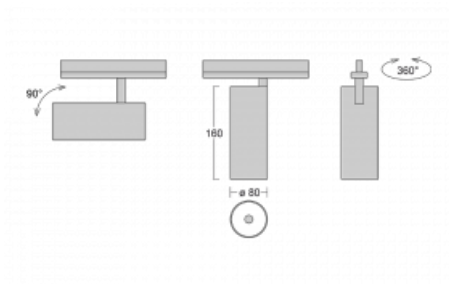

Luminaire

Vali80-T

179-600U-10GDD/930, S

We have managed to minimize the dimensions of the Vali80-T luminaires while maintaining very good lighting parameters. We also managed to reduce the casing of the luminaire to 75% of the surface. The luminaires offer a direct type of light distribution, four different beam angles of 18°, 25°, 32°, 52° and replaceable reflectors as optional accessories. The luminaires will be used predominantly to illuminate commercial spaces, galleries or showrooms. The luminaires have been fitted with adapters for the 3-phase Global Track from Nordic Aluminium. Vali80-T uses light sources with a colour rendering index of Ra90, which helps to show the true colours of the illuminated objects.

Technical drawing

Type of installation	3 circuit track
Light distribution	Direct
Luminaire shape	Circular
Colour of the luminaires	Silver
Material	Aluminium
Lifetime	L90/B50 60 000 hours
Warranty	60 months
Description of luminaires	Luminaire 3 circuit track
Dimensions	ø 80 mm × 160 mm
Weight	0.7 kg
Light source	LED MODUL
Type of optical system	Reflector
Luminous flux	990 lm ± 10 %
Colour Temperature	3000 K warm white
Luminous efficacy	99 lm/W
MacAdam Light source	3
Colour rendering index	90
Beam angle	25°
UGR max. X=4H Y=8H, ρ=70,50,20	14.9