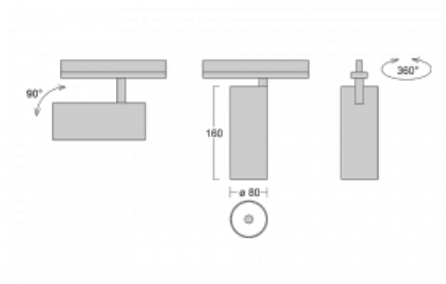

Luminaire

Vali80-T

179-600U-10GDD/930, B

We have managed to minimize the dimensions of the Vali80-T luminaires while maintaining very good lighting parameters. We also managed to reduce the casing of the luminaire to 75% of the surface. The luminaires offer a direct type of light distribution, four different beam angles of 18°, 25°, 32°, 52° and replaceable reflectors as optional accessories. The luminaires will be used predominantly to illuminate commercial spaces, galleries or showrooms. The luminaires have been fitted with adapters for the 3-phase Global Track from Nordic Aluminium. Vali80-T uses light sources with a colour rendering index of Ra90, which helps to show the true colours of the illuminated objects.

Technical drawing

Type of installation	3 circuit track
Light distribution	Direct
Luminaire shape	Circular
Colour of the luminaires	Black
Material	Aluminium
Lifetime	L90/B50 60 000 hours
Warranty	5 years
Description of luminaires	Luminaire 3 circuit track
Dimensions	ø 80 mm × 160 mm
Weight	0.7 kg
Light source	LED MODUL
Type of optical system	Reflector
Luminous flux*	990 lm
Colour Temperature	3000 K warm white
Luminous efficacy	99 lm/W
MacAdam Light source	3
Colour rendering index	90
Beam angle	25°
UGR max. X=4H Y=8H, ρ=70,50,20	14.9