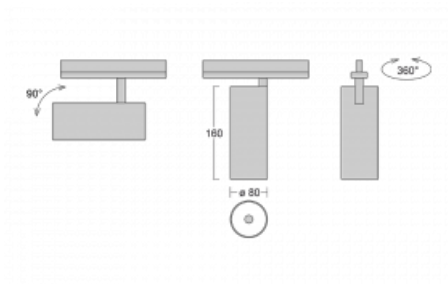

Luminaire

Vali80-T

179-600U-10GDD/930, B

We have managed to minimize the dimensions of the Vali80-T luminaires while maintaining very good lighting parameters. We also managed to reduce the casing of the luminaire to 75% of the surface. The luminaires offer a direct type of light distribution, four different beam angles of 18°, 25°, 32°, 52° and replaceable reflectors as optional accessories. The luminaires will be used predominantly to illuminate commercial spaces, galleries or showrooms. The luminaires have been fitted with adapters for the 3-phase Global Track from Nordic Aluminium. Vali80-T uses light sources with a colour rendering index of Ra90, which helps to show the true colours of the illuminated objects.

Technical drawing

Type of installation	3 circuit track
Light distribution	Direct
Luminaire shape	Circular
Colour of the luminaires	Black
Material	Aluminium
Lifetime	L90/B50 60 000 hours
Warranty	60 months
Description of luminaires	Luminaire 3 circuit track
Dimensions	ø 80 mm × 160 mm
Weight	0.7 kg
Light source	LED MODUL
Type of optical system	Reflector
Luminous flux	990 lm ± 10 %
Colour Temperature	3000 K warm white
Luminous efficacy	99 lm/W
MacAdam Light source	3
Colour rendering index	90
Beam angle	25°
UGR max. X=4H Y=8H, ρ=70,50,20	14.9