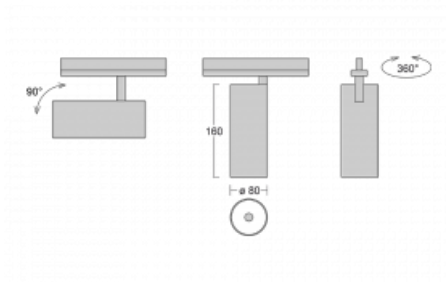

**Technical drawing**

Type of installation	3 circuit track
Light distribution	Direct
Luminaire shape	Circular
Colour of the luminaires	White
Material	Aluminium
Lifetime	L80/B10 60 000 hours
Warranty	5 years
Description of luminaires	Luminaire 3 circuit track
Dimensions	ø 80 mm × 160 mm
Weight	0.7 kg
Light source	LED MODUL
Type of optical system	Reflector
Luminous flux*	2970 lm
Colour Temperature	4000 K cool white
Luminous efficacy	90 lm/W
MacAdam Light source	3
Colour rendering index	90
Beam angle	18°
UGR max. X=4H Y=8H, ρ=70,50,20	20.1