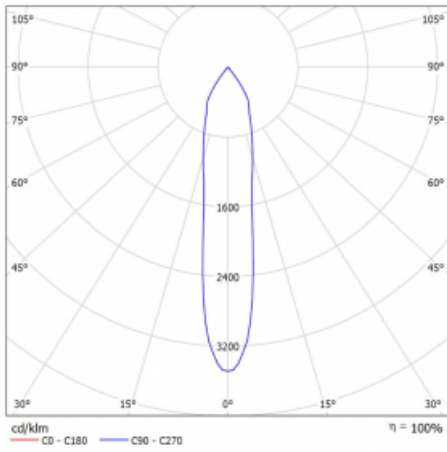

Curve

Luminaire power input* 33 W

Connection of the luminaires ON/OFF

Electrical voltage 220-240V

Frequency 50/60Hz

CE IP 20

*±10 %