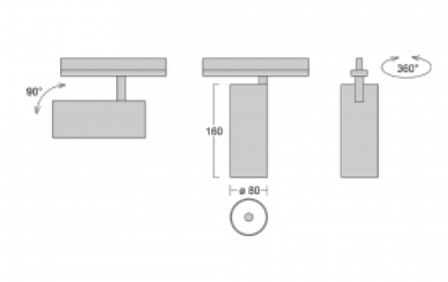

Luminaire

Vali80-T

179-600S-10GHD/940, W

We have managed to minimize the dimensions of the Vali80-T luminaires while maintaining very good lighting parameters. We also managed to reduce the casing of the luminaire to 75% of the surface. The luminaires offer a direct type of light distribution, four different beam angles of 18°, 25°, 32°, 52° and replaceable reflectors as optional accessories. The luminaires will be used predominantly to illuminate commercial spaces, galleries or showrooms. The luminaires have been fitted with adapters for the 3-phase Global Track from Nordic Aluminium. Vali80-T uses light sources with a colour rendering index of Ra90, which helps to show the true colours of the illuminated objects.

Technical drawing

Type of installation	3 circuit track
Light distribution	Direct
Luminaire shape	Circular
Colour of the luminaires	White
Material	Aluminium
Lifetime	L80/B10 60 000 hours
Warranty	60 months
Description of luminaires	Luminaire 3 circuit track
Dimensions	ø 80 mm × 160 mm
Weight	0.7 kg
Light source	LED MODUL
Type of optical system	Reflector
Luminous flux	2970 lm ± 10 %
Colour Temperature	4000 K cool white
Luminous efficacy	90 lm/W
MacAdam Light source	3
Colour rendering index	90
Beam angle	18°
UGR max. X=4H Y=8H, ρ=70,50,20	20.1