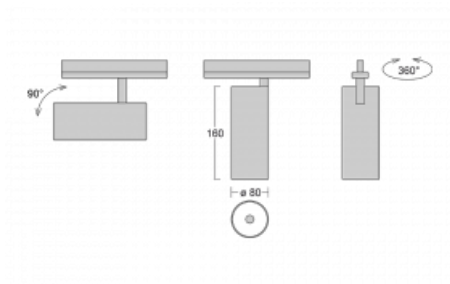

Luminaire

Vali80-T

179-600S-10GHD/940, B

We have managed to minimize the dimensions of the Vali80-T luminaires while maintaining very good lighting parameters. We also managed to reduce the casing of the luminaire to 75% of the surface. The luminaires offer a direct type of light distribution, four different beam angles of 18°, 25°, 32°, 52° and replaceable reflectors as optional accessories. The luminaires will be used predominantly to illuminate commercial spaces, galleries or showrooms. The luminaires have been fitted with adapters for the 3-phase Global Track from Nordic Aluminium. Vali80-T uses light sources with a colour rendering index of Ra90, which helps to show the true colours of the illuminated objects.

Technical drawing

Type of installation	3 circuit track
Light distribution	Direct
Luminaire shape	Circular
Colour of the luminaires	Black
Material	Aluminium
Lifetime	L80/B10 60 000 hours
Warranty	60 months
Description of luminaires	Luminaire 3 circuit track
Dimensions	ø 80 mm × 160 mm
Weight	0.7 kg
Light source	LED MODUL
Type of optical system	Reflector
Luminous flux	2970 lm ± 10 %
Colour Temperature	4000 K cool white
Luminous efficacy	90 lm/W
MacAdam Light source	3
Colour rendering index	90
Beam angle	18°
UGR max. X=4H Y=8H, ρ=70,50,20	20.1