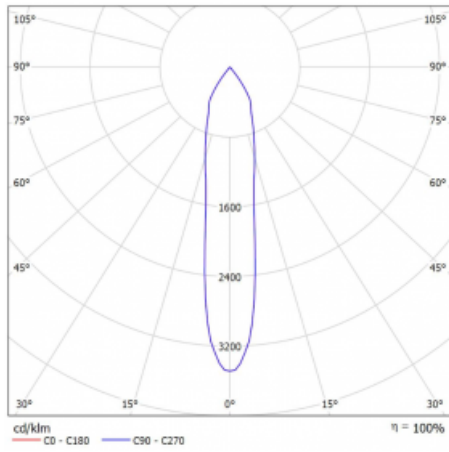

Curve

Luminaire power input 33 W ± 10 %

Connection of the luminaires DALI dimmable

Electrical voltage 220-240V

Frequency 50/60Hz

☐ CE IP 20