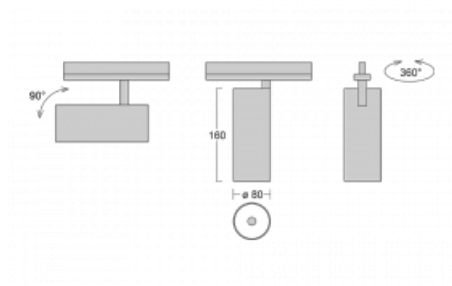

Luminaire

Vali80-T

179-600S-10GHD/940, B

We have managed to minimize the dimensions of the Vali80-T luminaires while maintaining very good lighting parameters. We also managed to reduce the casing of the luminaire to 75% of the surface. The luminaires offer a direct type of light distribution, four different beam angles of 18°, 25°, 32°, 52° and replaceable reflectors as optional accessories. The luminaires will be used predominantly to illuminate commercial spaces, galleries or showrooms. The luminaires have been fitted with adapters for the 3-phase Global Track from Nordic Aluminium. Vali80-T uses light sources with a colour rendering index of Ra90, which helps to show the true colours of the illuminated objects.

Technical drawing

Type of installation	3 circuit track
Light distribution	Direct
Luminaire shape	Circular
Colour of the luminaires	Black
Material	Aluminium
Lifetime	L80/B10 60 000 hours
Warranty	5 years
Description of luminaires	Luminaire 3 circuit track
Dimensions	ø 80 mm × 160 mm
Weight	0.7 kg
Light source	LED MODUL
Type of optical system	Reflector
Luminous flux*	2970 lm
Colour Temperature	4000 K cool white
Luminous efficacy	90 lm/W
MacAdam Light source	3
Colour rendering index	90
Beam angle	18°
UGR max. X=4H Y=8H, ρ=70,50,20	20.1