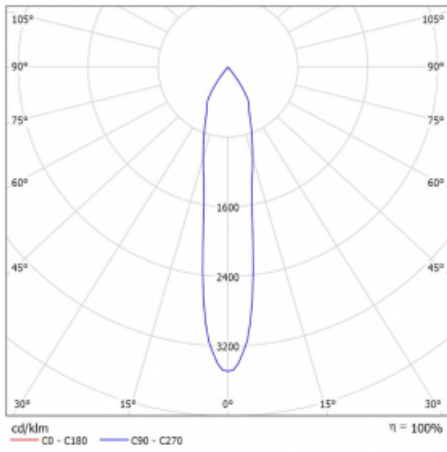

Luminaire

Vali80-T

179-600S-10GHD/930, W

We have managed to minimize the dimensions of the Vali80-T luminaires while maintaining very good lighting parameters. We also managed to reduce the casing of the luminaire to 75% of the surface. The luminaires offer a direct type of light distribution, four different beam angles of 18°, 25°, 32°, 52° and replaceable reflectors as optional accessories. The luminaires will be used predominantly to illuminate commercial spaces, galleries or showrooms. The luminaires have been fitted with adapters for the 3-phase Global Track from Nordic Aluminium. Vali80-T uses light sources with a colour rendering index of Ra90, which helps to show the true colours of the illuminated objects.

Technical drawing

Type of installation	3 circuit track
Light distribution	Direct
Luminaire shape	Circular
Colour of the luminaires	White
Material	Aluminium
Lifetime	L80/B10 60 000 hours
Warranty	5 years
Description of luminaires	Luminaire 3 circuit track
Dimensions	ø 80 mm × 160 mm
Weight	0.7 kg
Light source	LED MODUL
Type of optical system	Reflector
Luminous flux*	2830 lm
Colour Temperature	3000 K warm white
Luminous efficacy	86 lm/W
MacAdam Light source	3
Colour rendering index	90
Beam angle	18°
UGR max. X=4H Y=8H, ρ=70,50,20	16.3

Curve

Luminaire power input* 33 W

Connection of the luminaires DALI

Electrical voltage 220-240V

Frequency 50/60Hz

☐ CE IP 20

* $\pm 10\%$

Downloads