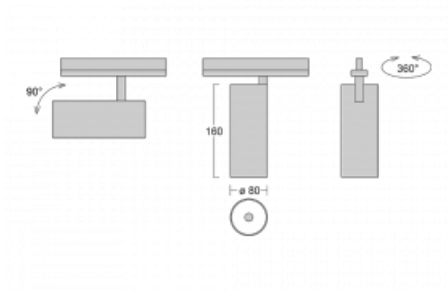

## Technical drawing

Type of installation	3 circuit track
Light distribution	Direct
Luminaire shape	Circular
Colour of the luminaires	Silver
Material	Aluminium
Lifetime	L80/B10 60 000 hours
Warranty	5 years
Description of luminaires	Luminaire 3 circuit track
Dimensions	ø 80 mm × 160 mm
Weight	0.7 kg
Light source	LED MODUL
Type of optical system	Reflector
Luminous flux*	2830 lm
Colour Temperature	3000 K warm white
Luminous efficacy	86 lm/W
MacAdam Light source	3
Colour rendering index	90
Beam angle	18°
UGR max. X=4H Y=8H, ρ=70,50,20	19.9