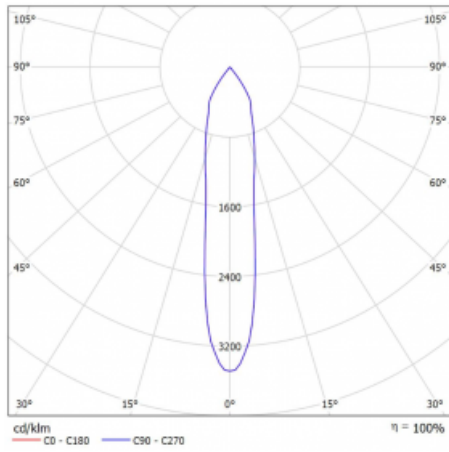

Curve

Luminaire power input* 33 W

Connection of the luminaires DALI

Electrical voltage 220-240V

Frequency 50/60Hz

☐ CE IP 20

*±10 %