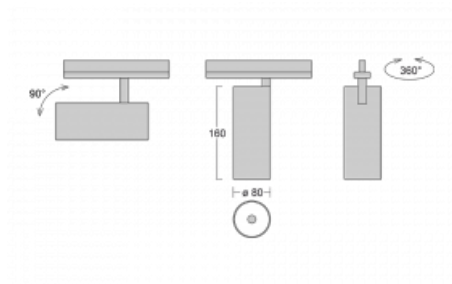

Luminaire

Vali80-T

179-600S-10GHD/930, S

We have managed to minimize the dimensions of the Vali80-T luminaires while maintaining very good lighting parameters. We also managed to reduce the casing of the luminaire to 75% of the surface. The luminaires offer a direct type of light distribution, four different beam angles of 18°, 25°, 32°, 52° and replaceable reflectors as optional accessories. The luminaires will be used predominantly to illuminate commercial spaces, galleries or showrooms. The luminaires have been fitted with adapters for the 3-phase Global Track from Nordic Aluminium. Vali80-T uses light sources with a colour rendering index of Ra90, which helps to show the true colours of the illuminated objects.

Technical drawing

Type of installation	3 circuit track
Light distribution	Direct
Luminaire shape	Circular
Colour of the luminaires	Silver
Material	Aluminium
Lifetime	L80/B10 60 000 hours
Warranty	60 months
Description of luminaires	Luminaire 3 circuit track
Dimensions	ø 80 mm × 160 mm
Weight	0.7 kg
Light source	LED MODUL
Type of optical system	Reflector
Luminous flux	2830 lm ± 10 %
Colour Temperature	3000 K warm white
Luminous efficacy	86 lm/W
MacAdam Light source	3
Colour rendering index	90
Beam angle	18°
UGR max. X=4H Y=8H, ρ=70,50,20	19.9