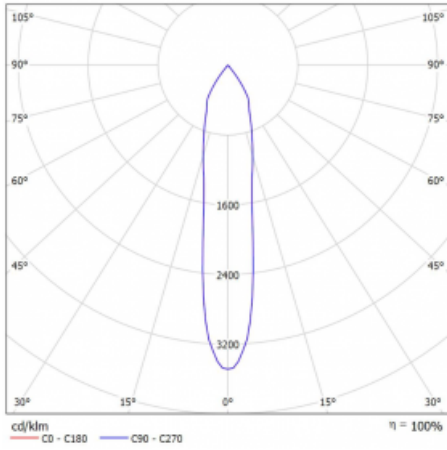

Curve

Luminaire power input* 33 W

Connection of the luminaires DALI

Electrical voltage 220-240V

Frequency 50/60Hz

☐ CE IP 20

*±10 %