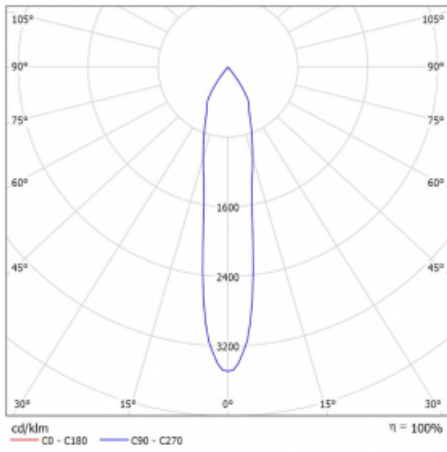

Curve

Luminaire power input 33 W ± 10 %

Connection of the luminaires DALI dimmable

Electrical voltage 220-240V

Frequency 50/60Hz

☐ CE IP 20