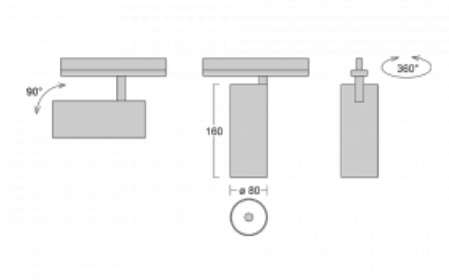

## Technical drawing

Type of installation	3 circuit track
Light distribution	Direct
Luminaire shape	Circular
Colour of the luminaires	Black
Material	Aluminium
Lifetime	L80/B10 60 000 hours
Warranty	60 months
Description of luminaires	Luminaire 3 circuit track
Dimensions	ø 80 mm × 160 mm
Weight	0.7 kg
Light source	LED MODUL
Type of optical system	Reflector
Luminous flux	2830 lm ± 10 %
Colour Temperature	3000 K warm white
Luminous efficacy	86 lm/W
MacAdam Light source	3
Colour rendering index	90
Beam angle	18°
UGR max. X=4H Y=8H, ρ=70,50,20	19.9