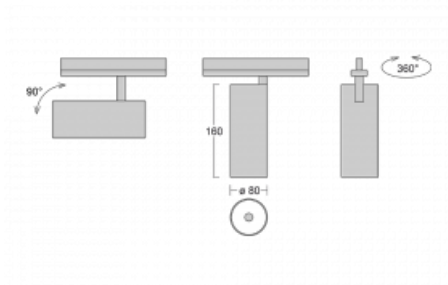

Luminaire

Vali80-T

179-600S-10GGE/940, S

We have managed to minimize the dimensions of the Vali80-T luminaires while maintaining very good lighting parameters. We also managed to reduce the casing of the luminaire to 75% of the surface. The luminaires offer a direct type of light distribution, four different beam angles of 18°, 25°, 32°, 52° and replaceable reflectors as optional accessories. The luminaires will be used predominantly to illuminate commercial spaces, galleries or showrooms. The luminaires have been fitted with adapters for the 3-phase Global Track from Nordic Aluminium. Vali80-T uses light sources with a colour rendering index of Ra90, which helps to show the true colours of the illuminated objects.

Technical drawing

Type of installation	3 circuit track
Light distribution	Direct
Luminaire shape	Circular
Colour of the luminaires	Silver
Material	Aluminium
Lifetime	L90/B50 60 000 hours
Warranty	5 years
Description of luminaires	Luminaire 3 circuit track
Dimensions	ø 80 mm × 160 mm
Weight	0.7 kg
Light source	LED MODUL
DIR optical system	Reflector
Luminous flux*	1970 lm
Colour Temperature	4000 K cool white
Luminous efficacy	97 lm/W
MacAdam Light source	3
Colour rendering index	90
Beam angle	18°
UGR max. X=4H Y=8H, ρ=70,50,20	18.6