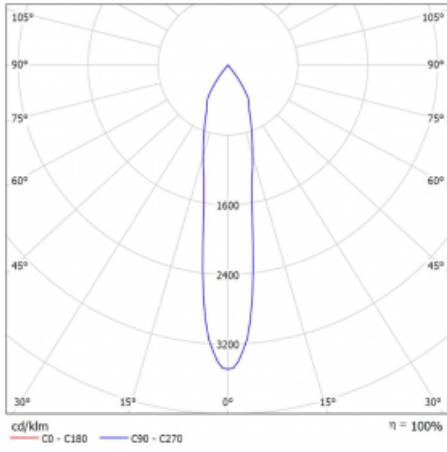

Curve

Luminaire power input* 20.4 W

Connection of the luminaires ON/OFF

Electrical voltage 220-240V

Frequency 50/60Hz

☐ CE IP 20

*±10 %