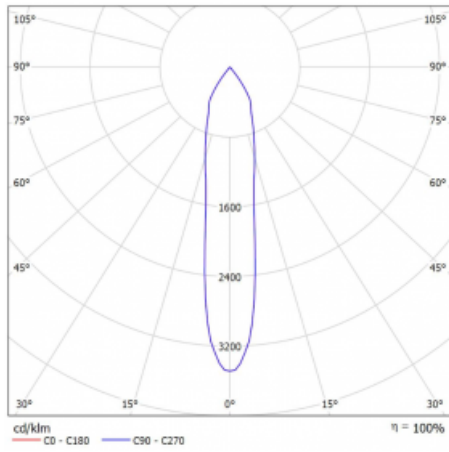

Curve

Luminaire power input* 20.4 W

Connection of the luminaires ON/OFF

Electrical voltage 220-240V

Frequency 50/60Hz

☐ CE IP 20

*±10 %