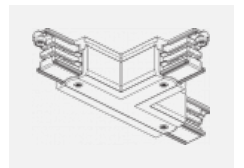

XTS36-2, black
T-feed, black