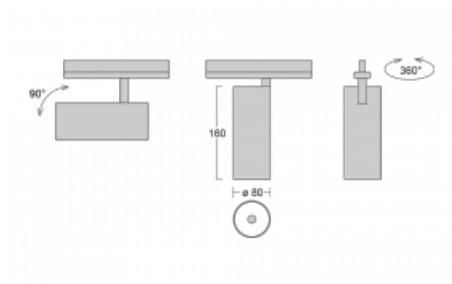

Luminaire

Vali80-T

179-600S-10GGE/940, B

We have managed to minimize the dimensions of the Vali80-T luminaires while maintaining very good lighting parameters. We also managed to reduce the casing of the luminaire to 75% of the surface. The luminaires offer a direct type of light distribution, four different beam angles of 18°, 25°, 32°, 52° and replaceable reflectors as optional accessories. The luminaires will be used predominantly to illuminate commercial spaces, galleries or showrooms. The luminaires have been fitted with adapters for the 3-phase Global Track from Nordic Aluminium. Vali80-T uses light sources with a colour rendering index of Ra90, which helps to show the true colours of the illuminated objects.

Technical drawing

Type of installation	3 circuit track
Light distribution	Direct
Luminaire shape	Circular
Colour of the luminaires	Black
Material	Aluminium
Lifetime	L90/B50 60 000 hours
Warranty	5 years
Description of luminaires	Luminaire 3 circuit track
Dimensions	ø 80 mm × 160 mm
Weight	0.7 kg
Light source	LED MODUL
Type of optical system	Reflector
Luminous flux*	1970 lm
Colour Temperature	4000 K cool white
Luminous efficacy	97 lm/W
MacAdam Light source	3
Colour rendering index	90
Beam angle	18°
UGR max. X=4H Y=8H, ρ=70,50,20	18.6