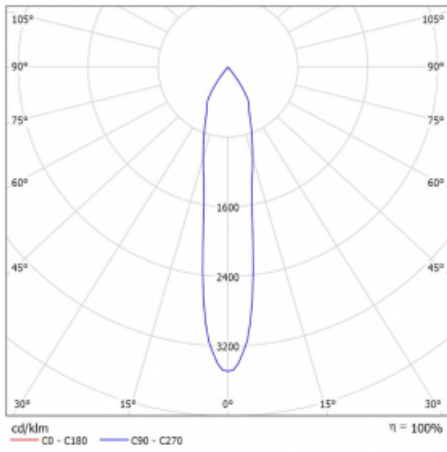

Curve

Luminaire power input* 20.4 W

Connection of the luminaires ON/OFF

Electrical voltage 220-240V

Frequency 50/60Hz

☐ CE IP 20

*±10 %