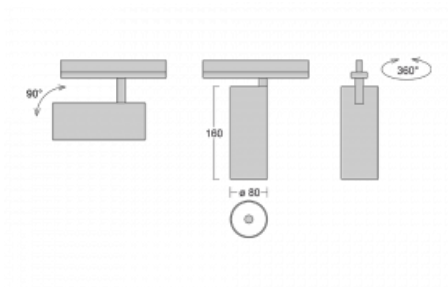

## Technical drawing

Type of installation	3 circuit track
Light distribution	Direct
Luminaire shape	Circular
Colour of the luminaires	Black
Material	Aluminium
Lifetime	L90/B50 60 000 hours
Warranty	5 years
Description of luminaires	Luminaire 3 circuit track
Dimensions	ø 80 mm × 160 mm
Weight	0.7 kg
Light source	LED MODUL
Type of optical system	Reflector
Luminous flux*	1880 lm
Colour Temperature	3000 K warm white
Luminous efficacy	92 lm/W
MacAdam Light source	3
Colour rendering index	90
Beam angle	18°
UGR max. X=4H Y=8H, ρ=70,50,20	18.5