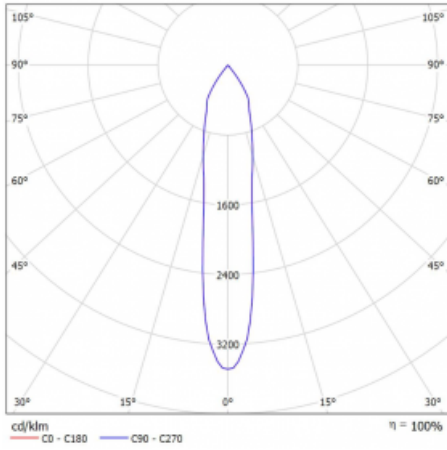

Curve

Luminaire power input 20.4 W ± 10 %

Connection of the luminaires DALI dimmable

Electrical voltage 220-240V

Frequency 50/60Hz

☐ CE IP 20