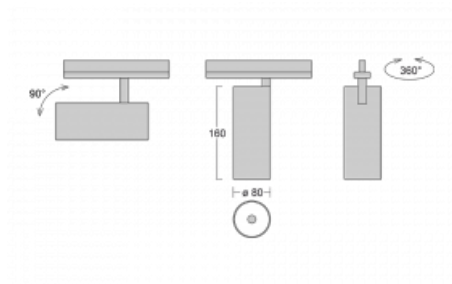

## Technical drawing

Type of installation	3 circuit track
Light distribution	Direct
Luminaire shape	Circular
Colour of the luminaires	Silver
Material	Aluminium
Lifetime	L90/B50 60 000 hours
Warranty	5 years
Description of luminaires	Luminaire 3 circuit track
Dimensions	ø 80 mm × 160 mm
Weight	0.7 kg
Light source	LED MODUL
Type of optical system	Reflector
Luminous flux*	1970 lm
Colour Temperature	4000 K cool white
Luminous efficacy	97 lm/W
MacAdam Light source	3
Colour rendering index	90
Beam angle	18°
UGR max. X=4H Y=8H, ρ=70,50,20	18.6