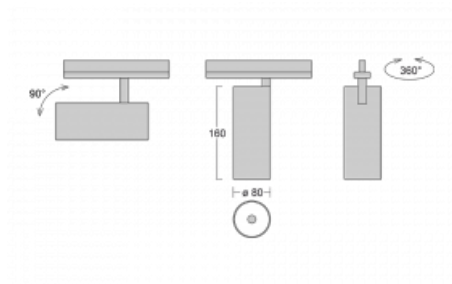

## Technical drawing

Type of installation	3 circuit track
Light distribution	Direct
Luminaire shape	Circular
Colour of the luminaires	Black
Material	Aluminium
Lifetime	L90/B50 60 000 hours
Warranty	5 years
Description of luminaires	Luminaire 3 circuit track
Dimensions	ø 80 mm × 160 mm
Weight	0.7 kg
Light source	LED MODUL
Type of optical system	Reflector
Luminous flux*	1970 lm
Colour Temperature	4000 K cool white
Luminous efficacy	97 lm/W
MacAdam Light source	3
Colour rendering index	90
Beam angle	18°
UGR max. X=4H Y=8H, ρ=70,50,20	18.6