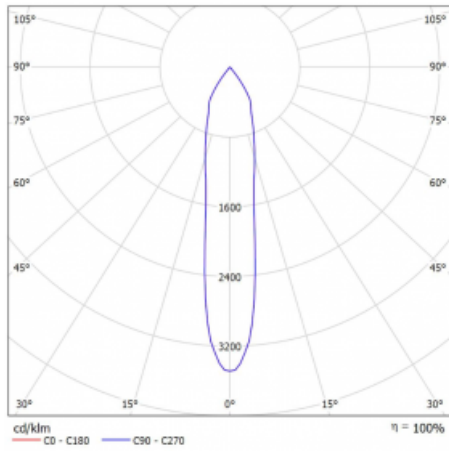

Curve

Luminaire power input* 20.4 W

Connection of the luminaires DALI

Electrical voltage 220-240V

Frequency 50/60Hz

☐ CE IP 20

*±10 %