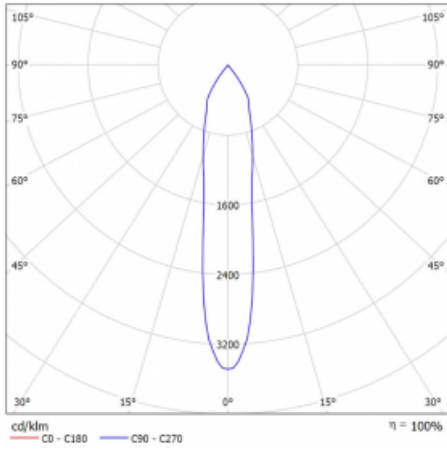

Curve

Luminaire power input 20.4 W $\pm$ 10 %

Connection of the luminaires DALI dimmable

Electrical voltage 220-240V

Frequency 50/60Hz

CE IP 20