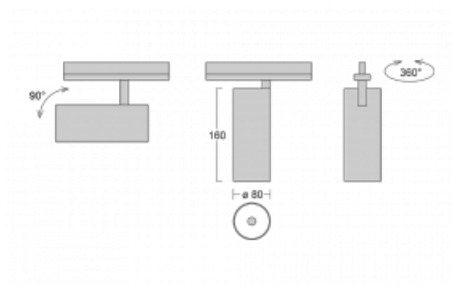

Luminaire

Vali80-T

179-600S-10GGD/930, W

We have managed to minimize the dimensions of the Vali80-T luminaires while maintaining very good lighting parameters. We also managed to reduce the casing of the luminaire to 75% of the surface. The luminaires offer a direct type of light distribution, four different beam angles of 18°, 25°, 32°, 52° and replaceable reflectors as optional accessories. The luminaires will be used predominantly to illuminate commercial spaces, galleries or showrooms. The luminaires have been fitted with adapters for the 3-phase Global Track from Nordic Aluminium. Vali80-T uses light sources with a colour rendering index of Ra90, which helps to show the true colours of the illuminated objects.

Technical drawing

Type of installation	3 circuit track
Light distribution	Direct
Luminaire shape	Circular
Colour of the luminaires	White
Material	Aluminium
Lifetime	L90/B50 60 000 hours
Warranty	5 years
Description of luminaires	Luminaire 3 circuit track
Dimensions	ø 80 mm × 160 mm
Weight	0.7 kg
Light source	LED MODUL
Type of optical system	Reflector
Luminous flux	1880 lm ± 10 %
Colour Temperature	3000 K warm white
Luminous efficacy	92 lm/W
MacAdam Light source	3
Colour rendering index	90
Beam angle	18°
UGR max. X=4H Y=8H, ρ=70,50,20	18.5