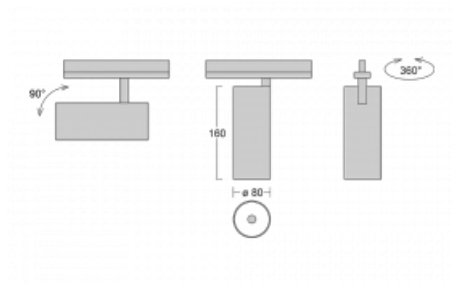

## Technical drawing

Type of installation	3 circuit track
Light distribution	Direct
Luminaire shape	Circular
Colour of the luminaires	White
Material	Aluminium
Lifetime	L90/B50 60 000 hours
Warranty	5 years
Description of luminaires	Luminaire 3 circuit track
Dimensions	ø 80 mm × 160 mm
Weight	0.7 kg
Light source	LED MODUL
Type of optical system	Reflector
Luminous flux*	1880 lm
Colour Temperature	3000 K warm white
Luminous efficacy	92 lm/W
MacAdam Light source	3
Colour rendering index	90
Beam angle	18°
UGR max. X=4H Y=8H, ρ=70,50,20	18.5