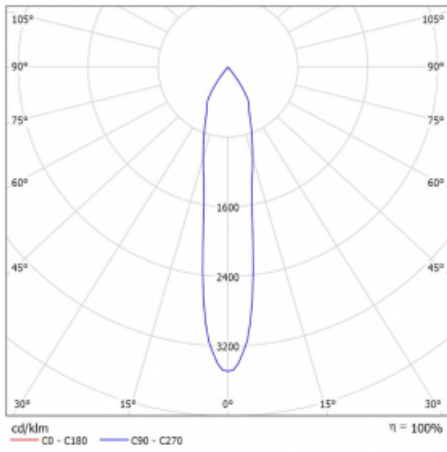

Curve

Luminaire power input* 20.4 W

Connection of the luminaires DALI

Electrical voltage 220-240V

Frequency 50/60Hz

☐ CE IP 20

*±10 %