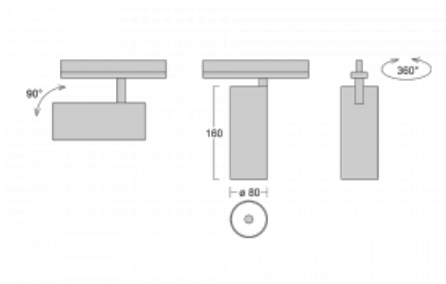

**Technical drawing**

Type of installation	3 circuit track
Light distribution	Direct
Luminaire shape	Circular
Colour of the luminaires	Silver
Material	Aluminium
Lifetime	L90/B50 60 000 hours
Warranty	5 years
Description of luminaires	Luminaire 3 circuit track
Dimensions	ø 80 mm × 160 mm
Weight	0.7 kg
Light source	LED MODUL
Type of optical system	Reflector
Luminous flux*	1880 lm
Colour Temperature	3000 K warm white
Luminous efficacy	92 lm/W
MacAdam Light source	3
Colour rendering index	90
Beam angle	18°
UGR max. X=4H Y=8H, ρ=70,50,20	18.5