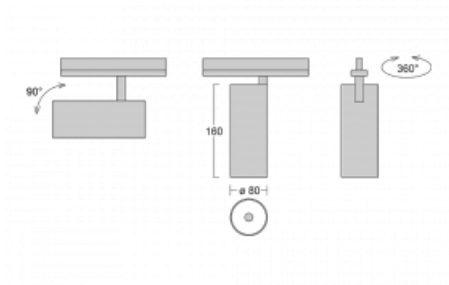

Luminaire

Vali80-T

179-600S-10GGD/930, B

We have managed to minimize the dimensions of the Vali80-T luminaires while maintaining very good lighting parameters. We also managed to reduce the casing of the luminaire to 75% of the surface. The luminaires offer a direct type of light distribution, four different beam angles of 18°, 25°, 32°, 52° and replaceable reflectors as optional accessories. The luminaires will be used predominantly to illuminate commercial spaces, galleries or showrooms. The luminaires have been fitted with adapters for the 3-phase Global Track from Nordic Aluminium. Vali80-T uses light sources with a colour rendering index of Ra90, which helps to show the true colours of the illuminated objects.

Technical drawing

Type of installation	3 circuit track
Light distribution	Direct
Luminaire shape	Circular
Colour of the luminaires	Black
Material	Aluminium
Lifetime	L90/B50 60 000 hours
Warranty	5 years
Description of luminaires	Luminaire 3 circuit track
Dimensions	ø 80 mm × 160 mm
Weight	0.7 kg
Light source	LED MODUL
Type of optical system	Reflector
Luminous flux	1880 lm ± 10 %
Colour Temperature	3000 K warm white
Luminous efficacy	92 lm/W
MacAdam Light source	3
Colour rendering index	90
Beam angle	18°
UGR max. X=4H Y=8H, ρ=70,50,20	18.5