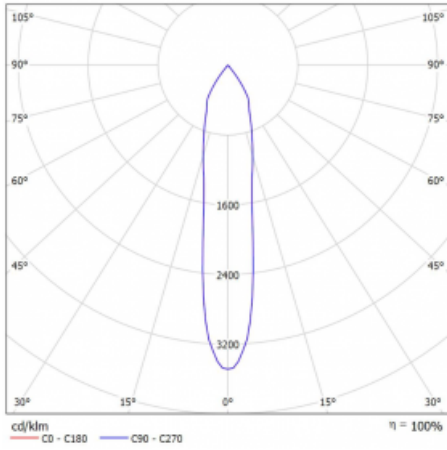

Curve

Luminaire power input* 20.4 W

Connection of the luminaires DALI

Electrical voltage 220-240V

Frequency 50/60Hz

☐ CE IP 20

*±10 %