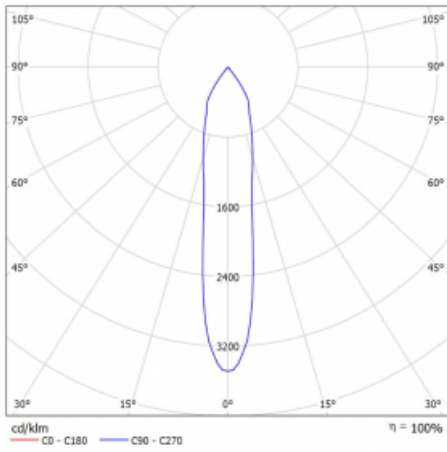

Curve

Luminaire power input 20.4 W ± 10 %

Connection of the luminaires DALI dimmable

Electrical voltage 220-240V

Frequency 50/60Hz

☐ CE IP 20