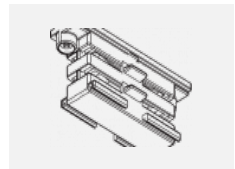

XTS21-2, black
Straight connector,
black