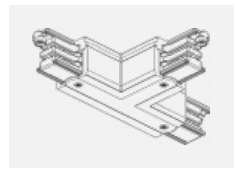

XTS36-2, black
T-feed, black