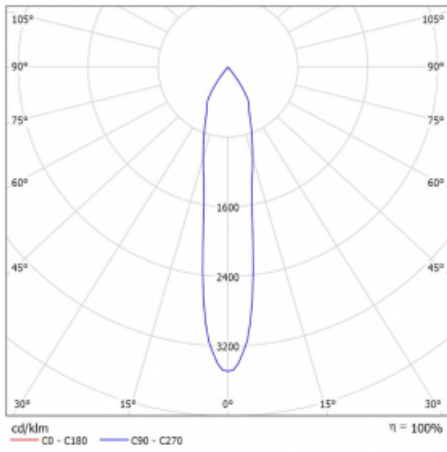

Curve

Luminaire power input 10 W $\pm$ 10 %

Connection of the luminaires Electronic ballast non-dimmable

Electrical voltage 220-240V

Frequency 50/60Hz

☐ CE IP 20