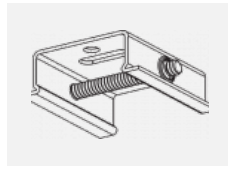

## Downloads

Installation instructions

Photos

**Accessories**

**00-00300, N**  
 wire suspension  
 2000mm

**00-00301, N**  
 wire suspension  
 4000mm

**00-00302, N**  
 wire suspension  
 6000mm

**00-00363, K**  
 cable 5x1,5 2000mm

**00-00364, K**  
 cable 5x1,5 4000mm

**00-00365, K**  
 cable 5x1,5 6000mm

**00-00370, B**  
 ceiling cup 80x80x32mm

**00-00370, S**  
 ceiling cup 80x80x32mm

**00-00370, W**  
 ceiling cup 80x80x32mm

**SKB10-1, grey**  
 Track clamp, grey