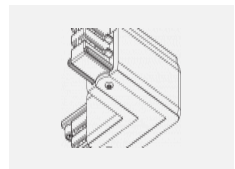

XTS34-2, black
L-feed, black