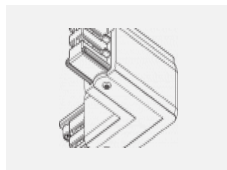

XTS35-3, white
L-feed, white