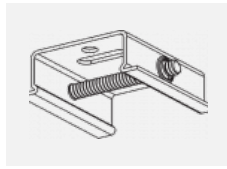

## Downloads

Installation instructions

Photos

**Accessories**

**00-00300, N**  
 wire suspension  
 2000mm

**00-00301, N**  
 wire suspension  
 4000mm

**00-00302, N**  
 wire suspension  
 6000mm

**00-00363, K**  
 cable 5x1,5 2000mm

**00-00364, K**  
 cable 5x1,5 4000mm

**00-00365, K**  
 cable 5x1,5 6000mm

**00-00370, B**  
 ceiling cup 80x80x32mm

**00-00370, S**  
 ceiling cup 80x80x32mm

**00-00370, W**  
 ceiling cup 80x80x32mm

**SKB10-1, grey**  
 Track clamp, grey