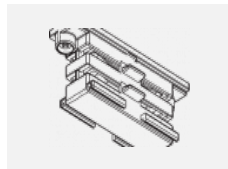

XTS21-1, grey
Straight connector, grey