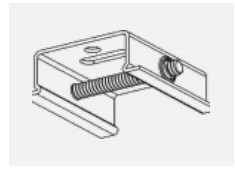

SKB10-3, white
Track clamp, white