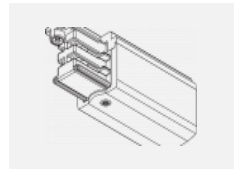

XTS12-2, black
End feed, black