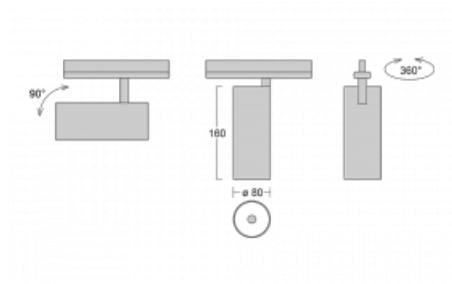

## Technical drawing

Type of installation	3 circuit track
Light distribution	Direct
Luminaire shape	Circular
Colour of the luminaires	Silver
Material	Aluminium
Lifetime	L90/B50 60 000 hours
Warranty	60 months
Description of luminaires	Luminaire 3 circuit track
Dimensions	ø 80 mm × 160 mm
Weight	0.7 kg
Light source	LED MODUL
Type of optical system	Reflector
Luminous flux	990 lm ± 10 %
Colour Temperature	3000 K warm white
Luminous efficacy	99 lm/W
MacAdam Light source	3
Colour rendering index	90
Beam angle	18°
UGR max. X=4H Y=8H, ρ=70,50,20	16.3