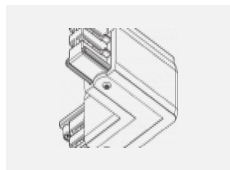

XTS34-3, white
L-feed, white