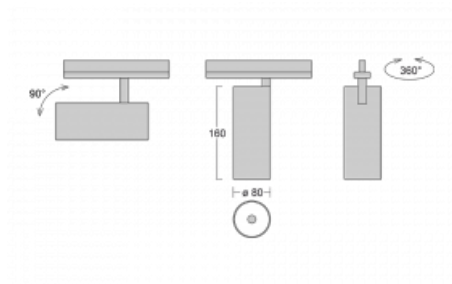

Luminaire

Vali80-T

179-600S-10GDD/940, W

We have managed to minimize the dimensions of the Vali80-T luminaires while maintaining very good lighting parameters. We also managed to reduce the casing of the luminaire to 75% of the surface. The luminaires offer a direct type of light distribution, four different beam angles of 18°, 25°, 32°, 52° and replaceable reflectors as optional accessories. The luminaires will be used predominantly to illuminate commercial spaces, galleries or showrooms. The luminaires have been fitted with adapters for the 3-phase Global Track from Nordic Aluminium. Vali80-T uses light sources with a colour rendering index of Ra90, which helps to show the true colours of the illuminated objects.

Technical drawing

Type of installation	3 circuit track
Light distribution	Direct
Luminaire shape	Circular
Colour of the luminaires	White
Material	Aluminium
Lifetime	L90/B50 60 000 hours
Warranty	5 years
Description of luminaires	Luminaire 3 circuit track
Dimensions	ø 80 mm × 160 mm
Weight	0.7 kg
Light source	LED MODUL
Type of optical system	Reflector
Luminous flux*	1040 lm
Colour Temperature	4000 K cool white
Luminous efficacy	104 lm/W
MacAdam Light source	3
Colour rendering index	90
Beam angle	18°
UGR max. X=4H Y=8H, ρ=70,50,20	16.4