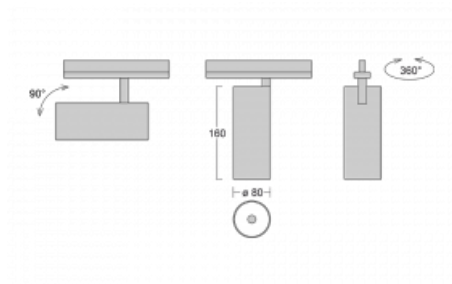

Luminaire

Vali80-T

179-600S-10GDD/940, W

We have managed to minimize the dimensions of the Vali80-T luminaires while maintaining very good lighting parameters. We also managed to reduce the casing of the luminaire to 75% of the surface. The luminaires offer a direct type of light distribution, four different beam angles of 18°, 25°, 32°, 52° and replaceable reflectors as optional accessories. The luminaires will be used predominantly to illuminate commercial spaces, galleries or showrooms. The luminaires have been fitted with adapters for the 3-phase Global Track from Nordic Aluminium. Vali80-T uses light sources with a colour rendering index of Ra90, which helps to show the true colours of the illuminated objects.

Technical drawing

Type of installation	3 circuit track
Light distribution	Direct
Luminaire shape	Circular
Colour of the luminaires	White
Material	Aluminium
Lifetime	L90/B50 60 000 hours
Warranty	60 months
Description of luminaires	Luminaire 3 circuit track
Dimensions	ø 80 mm × 160 mm
Weight	0.7 kg
Light source	LED MODUL
Type of optical system	Reflector
Luminous flux	1040 lm ± 10 %
Colour Temperature	4000 K cool white
Luminous efficacy	104 lm/W
MacAdam Light source	3
Colour rendering index	90
Beam angle	18°
UGR max. X=4H Y=8H, ρ=70,50,20	16.4