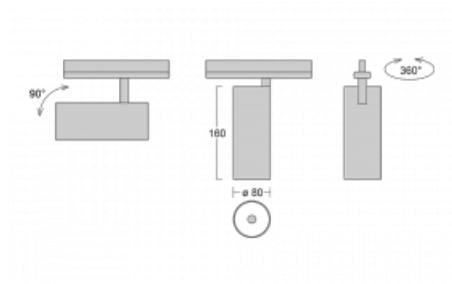

Luminaire

Vali80-T

179-600S-10GDD/940, S

We have managed to minimize the dimensions of the Vali80-T luminaires while maintaining very good lighting parameters. We also managed to reduce the casing of the luminaire to 75% of the surface. The luminaires offer a direct type of light distribution, four different beam angles of 18°, 25°, 32°, 52° and replaceable reflectors as optional accessories. The luminaires will be used predominantly to illuminate commercial spaces, galleries or showrooms. The luminaires have been fitted with adapters for the 3-phase Global Track from Nordic Aluminium. Vali80-T uses light sources with a colour rendering index of Ra90, which helps to show the true colours of the illuminated objects.

Technical drawing

Type of installation	3 circuit track
Light distribution	Direct
Luminaire shape	Circular
Colour of the luminaires	Silver
Material	Aluminium
Lifetime	L90/B50 60 000 hours
Warranty	60 months
Description of luminaires	Luminaire 3 circuit track
Dimensions	ø 80 mm × 160 mm
Weight	0.7 kg
Light source	LED MODUL
Type of optical system	Reflector
Luminous flux	1040 lm ± 10 %
Colour Temperature	4000 K cool white
Luminous efficacy	104 lm/W
MacAdam Light source	3
Colour rendering index	90
Beam angle	18°
UGR max. X=4H Y=8H, ρ=70,50,20	16.4