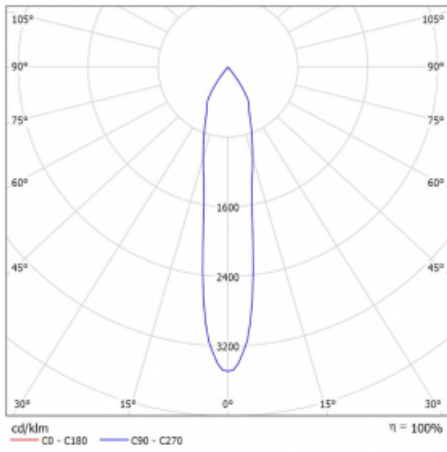

Curve

Luminaire power input 10 W ± 10 %

Connection of the luminaires DALI dimmable

Electrical voltage 220-240V

Frequency 50/60Hz

☐ CE IP 20