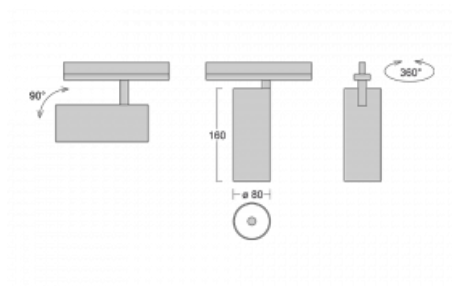

## Technical drawing

Type of installation	3 circuit track
Light distribution	Direct
Luminaire shape	Circular
Colour of the luminaires	Black
Material	Aluminium
Lifetime	L90/B50 60 000 hours
Warranty	60 months
Description of luminaires	Luminaire 3 circuit track
Dimensions	ø 80 mm × 160 mm
Weight	0.7 kg
Light source	LED MODUL
Type of optical system	Reflector
Luminous flux	1040 lm ± 10 %
Colour Temperature	4000 K cool white
Luminous efficacy	104 lm/W
MacAdam Light source	3
Colour rendering index	90
Beam angle	18°
UGR max. X=4H Y=8H, ρ=70,50,20	16.4