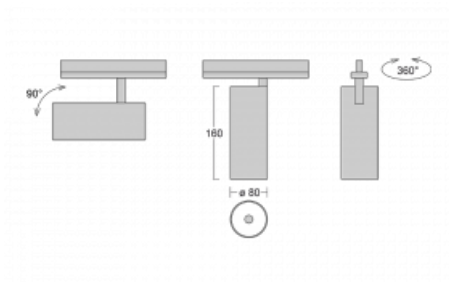

Luminaire

Vali80-T

179-600S-10GDD/930, W

We have managed to minimize the dimensions of the Vali80-T luminaires while maintaining very good lighting parameters. We also managed to reduce the casing of the luminaire to 75% of the surface. The luminaires offer a direct type of light distribution, four different beam angles of 18°, 25°, 32°, 52° and replaceable reflectors as optional accessories. The luminaires will be used predominantly to illuminate commercial spaces, galleries or showrooms. The luminaires have been fitted with adapters for the 3-phase Global Track from Nordic Aluminium. Vali80-T uses light sources with a colour rendering index of Ra90, which helps to show the true colours of the illuminated objects.

Technical drawing

Type of installation	3 circuit track
Light distribution	Direct
Luminaire shape	Circular
Colour of the luminaires	White
Material	Aluminium
Lifetime	L90/B50 60 000 hours
Warranty	60 months
Description of luminaires	Luminaire 3 circuit track
Dimensions	ø 80 mm × 160 mm
Weight	0.7 kg
Light source	LED MODUL
Type of optical system	Reflector
Luminous flux	990 lm ± 10 %
Colour Temperature	3000 K warm white
Luminous efficacy	99 lm/W
MacAdam Light source	3
Colour rendering index	90
Beam angle	18°
UGR max. X=4H Y=8H, ρ=70,50,20	16.3