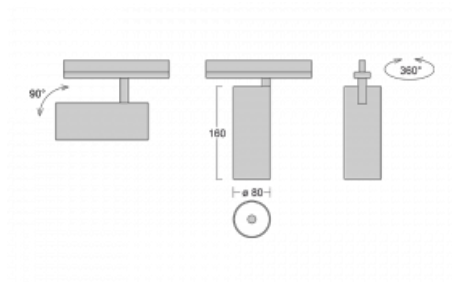

## Technical drawing

Type of installation	3 circuit track
Light distribution	Direct
Luminaire shape	Circular
Colour of the luminaires	White
Material	Aluminium
Lifetime	L90/B50 60 000 hours
Warranty	5 years
Description of luminaires	Luminaire 3 circuit track
Dimensions	ø 80 mm × 160 mm
Weight	0.7 kg
Light source	LED MODUL
Type of optical system	Reflector
Luminous flux*	990 lm
Colour Temperature	3000 K warm white
Luminous efficacy	99 lm/W
MacAdam Light source	3
Colour rendering index	90
Beam angle	18°
UGR max. X=4H Y=8H, ρ=70,50,20	16.3