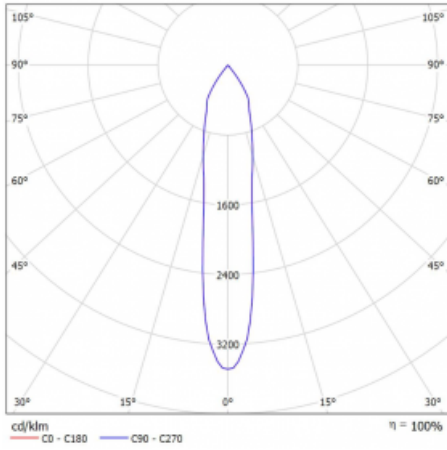

Curve

Luminaire power input 10 W ± 10 %

Connection of the luminaires DALI dimmable

Electrical voltage 220-240V

Frequency 50/60Hz

☐ CE IP 20