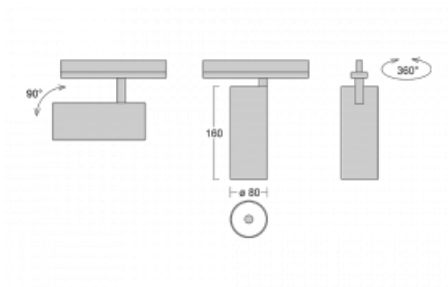

Luminaire

Vali80-T

179-600S-10GDD/930, S

We have managed to minimize the dimensions of the Vali80-T luminaires while maintaining very good lighting parameters. We also managed to reduce the casing of the luminaire to 75% of the surface. The luminaires offer a direct type of light distribution, four different beam angles of 18°, 25°, 32°, 52° and replaceable reflectors as optional accessories. The luminaires will be used predominantly to illuminate commercial spaces, galleries or showrooms. The luminaires have been fitted with adapters for the 3-phase Global Track from Nordic Aluminium. Vali80-T uses light sources with a colour rendering index of Ra90, which helps to show the true colours of the illuminated objects.

Technical drawing

Type of installation	3 circuit track
Light distribution	Direct
Luminaire shape	Circular
Colour of the luminaires	Silver
Material	Aluminium
Lifetime	L90/B50 60 000 hours
Warranty	60 months
Description of luminaires	Luminaire 3 circuit track
Dimensions	ø 80 mm × 160 mm
Weight	0.7 kg
Light source	LED MODUL
Type of optical system	Reflector
Luminous flux	990 lm ± 10 %
Colour Temperature	3000 K warm white
Luminous efficacy	99 lm/W
MacAdam Light source	3
Colour rendering index	90
Beam angle	18°
UGR max. X=4H Y=8H, ρ=70,50,20	16.3