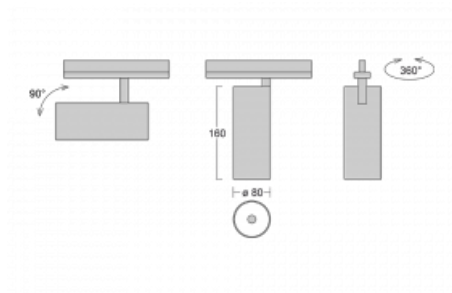

Luminaire

Vali80-T

179-600S-10GDD/930, S

We have managed to minimize the dimensions of the Vali80-T luminaires while maintaining very good lighting parameters. We also managed to reduce the casing of the luminaire to 75% of the surface. The luminaires offer a direct type of light distribution, four different beam angles of 18°, 25°, 32°, 52° and replaceable reflectors as optional accessories. The luminaires will be used predominantly to illuminate commercial spaces, galleries or showrooms. The luminaires have been fitted with adapters for the 3-phase Global Track from Nordic Aluminium. Vali80-T uses light sources with a colour rendering index of Ra90, which helps to show the true colours of the illuminated objects.

Technical drawing

Type of installation	3 circuit track
Light distribution	Direct
Luminaire shape	Circular
Colour of the luminaires	Silver
Material	Aluminium
Lifetime	L90/B50 60 000 hours
Warranty	5 years
Description of luminaires	Luminaire 3 circuit track
Dimensions	ø 80 mm × 160 mm
Weight	0.7 kg
Light source	LED MODUL
DIR optical system	Reflector
Luminous flux*	990 lm
Colour Temperature	3000 K warm white
Luminous efficacy	99 lm/W
MacAdam Light source	3
Colour rendering index	90
Beam angle	18°
UGR max. X=4H Y=8H, ρ=70,50,20	16.3