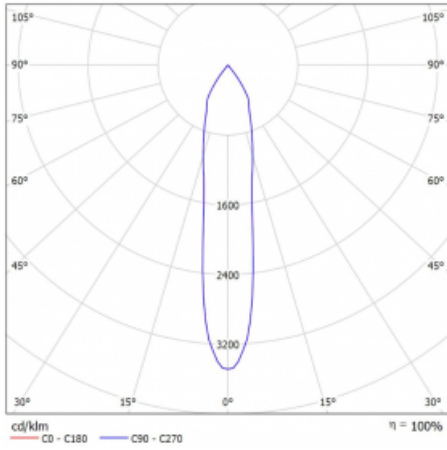

Curve

Luminaire power input* 10 W

Connection of the luminaires DALI

Electrical voltage 220-240V

Frequency 50/60Hz

CE IP 20

* $\pm 10\%$