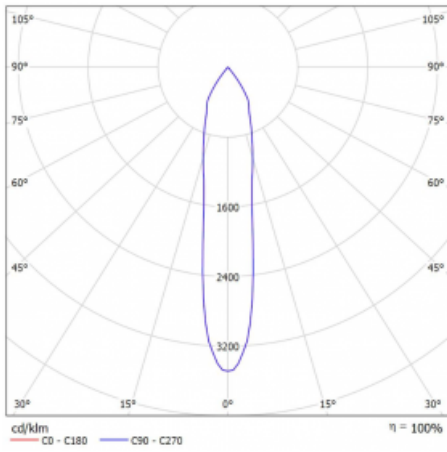

Curve

Luminaire power input 10 W $\pm$ 10 %

Connection of the luminaires DALI dimmable

Electrical voltage 220-240V

Frequency 50/60Hz

☐ CE IP 20