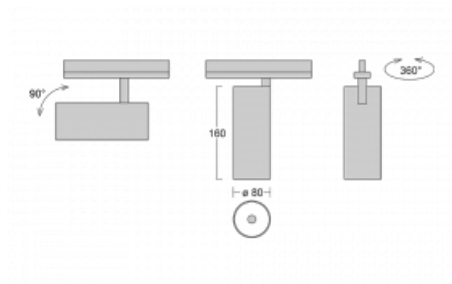

Luminaire

Vali80-T

179-600S-10GDD/930, B

We have managed to minimize the dimensions of the Vali80-T luminaires while maintaining very good lighting parameters. We also managed to reduce the casing of the luminaire to 75% of the surface. The luminaires offer a direct type of light distribution, four different beam angles of 18°, 25°, 32°, 52° and replaceable reflectors as optional accessories. The luminaires will be used predominantly to illuminate commercial spaces, galleries or showrooms. The luminaires have been fitted with adapters for the 3-phase Global Track from Nordic Aluminium. Vali80-T uses light sources with a colour rendering index of Ra90, which helps to show the true colours of the illuminated objects.

Technical drawing

Type of installation	3 circuit track
Light distribution	Direct
Luminaire shape	Circular
Colour of the luminaires	Black
Material	Aluminium
Lifetime	L90/B50 60 000 hours
Warranty	60 months
Description of luminaires	Luminaire 3 circuit track
Dimensions	ø 80 mm × 160 mm
Weight	0.7 kg
Light source	LED MODUL
Type of optical system	Reflector
Luminous flux	990 lm ± 10 %
Colour Temperature	3000 K warm white
Luminous efficacy	99 lm/W
MacAdam Light source	3
Colour rendering index	90
Beam angle	18°
UGR max. X=4H Y=8H, ρ=70,50,20	16.3