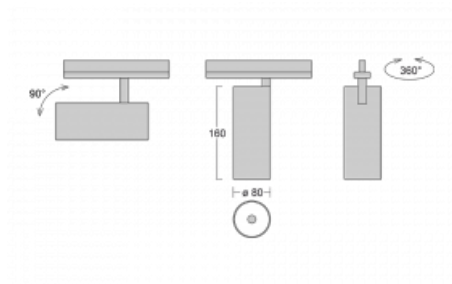

Luminaire

Vali80-T

179-600F-10GHE/930, B

We have managed to minimize the dimensions of the Vali80-T luminaires while maintaining very good lighting parameters. We also managed to reduce the casing of the luminaire to 75% of the surface. The luminaires offer a direct type of light distribution, four different beam angles of 18°, 25°, 32°, 52° and replaceable reflectors as optional accessories. The luminaires will be used predominantly to illuminate commercial spaces, galleries or showrooms. The luminaires have been fitted with adapters for the 3-phase Global Track from Nordic Aluminium. Vali80-T uses light sources with a colour rendering index of Ra90, which helps to show the true colours of the illuminated objects.

Technical drawing

Type of installation	3 circuit track
Light distribution	Direct
Luminaire shape	Circular
Colour of the luminaires	Black
Material	Aluminium
Lifetime	L80/B10 60 000 hours
Warranty	5 years
Description of luminaires	Luminaire 3 circuit track
Dimensions	ø 80 mm × 160 mm
Weight	0.7 kg
Light source	LED MODUL
Type of optical system	Reflector
Luminous flux*	2830 lm
Colour Temperature	3000 K warm white
Luminous efficacy	86 lm/W
MacAdam Light source	3
Colour rendering index	90
Beam angle	32°
UGR max. X=4H Y=8H, ρ=70,50,20	18.5