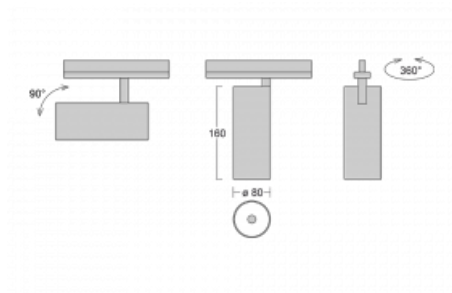

Luminaire

Vali80-T

179-600F-10GHD/940, W

We have managed to minimize the dimensions of the Vali80-T luminaires while maintaining very good lighting parameters. We also managed to reduce the casing of the luminaire to 75% of the surface. The luminaires offer a direct type of light distribution, four different beam angles of 18°, 25°, 32°, 52° and replaceable reflectors as optional accessories. The luminaires will be used predominantly to illuminate commercial spaces, galleries or showrooms. The luminaires have been fitted with adapters for the 3-phase Global Track from Nordic Aluminium. Vali80-T uses light sources with a colour rendering index of Ra90, which helps to show the true colours of the illuminated objects.

Technical drawing

Type of installation	3 circuit track
Light distribution	Direct
Luminaire shape	Circular
Colour of the luminaires	White
Material	Aluminium
Lifetime	L80/B10 60 000 hours
Warranty	60 months
Description of luminaires	Luminaire 3 circuit track
Dimensions	ø 80 mm × 160 mm
Weight	0.7 kg
Light source	LED MODUL
Type of optical system	Reflector
Luminous flux	2970 lm ± 10 %
Colour Temperature	4000 K cool white
Luminous efficacy	90 lm/W
MacAdam Light source	3
Colour rendering index	90
Beam angle	32°
UGR max. X=4H Y=8H, ρ=70,50,20	18.6