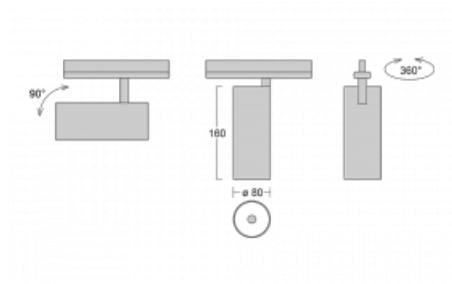

Luminaire

Vali80-T

179-600F-10GHD/940, S

We have managed to minimize the dimensions of the Vali80-T luminaires while maintaining very good lighting parameters. We also managed to reduce the casing of the luminaire to 75% of the surface. The luminaires offer a direct type of light distribution, four different beam angles of 18°, 25°, 32°, 52° and replaceable reflectors as optional accessories. The luminaires will be used predominantly to illuminate commercial spaces, galleries or showrooms. The luminaires have been fitted with adapters for the 3-phase Global Track from Nordic Aluminium. Vali80-T uses light sources with a colour rendering index of Ra90, which helps to show the true colours of the illuminated objects.

Technical drawing

Type of installation	3 circuit track
Light distribution	Direct
Luminaire shape	Circular
Colour of the luminaires	Silver
Material	Aluminium
Lifetime	L80/B10 60 000 hours
Warranty	60 months
Description of luminaires	Luminaire 3 circuit track
Dimensions	ø 80 mm × 160 mm
Weight	0.7 kg
Light source	LED MODUL
Type of optical system	Reflector
Luminous flux	2970 lm ± 10 %
Colour Temperature	4000 K cool white
Luminous efficacy	90 lm/W
MacAdam Light source	3
Colour rendering index	90
Beam angle	32°
UGR max. X=4H Y=8H, ρ=70,50,20	18.6