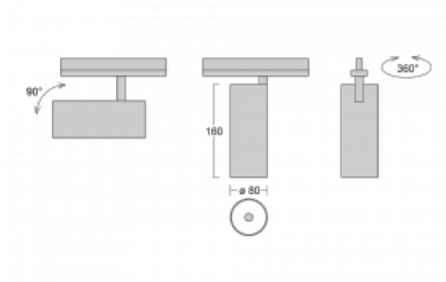

Luminaire

Vali80-T

179-600F-10GHD/940, S

We have managed to minimize the dimensions of the Vali80-T luminaires while maintaining very good lighting parameters. We also managed to reduce the casing of the luminaire to 75% of the surface. The luminaires offer a direct type of light distribution, four different beam angles of 18°, 25°, 32°, 52° and replaceable reflectors as optional accessories. The luminaires will be used predominantly to illuminate commercial spaces, galleries or showrooms. The luminaires have been fitted with adapters for the 3-phase Global Track from Nordic Aluminium. Vali80-T uses light sources with a colour rendering index of Ra90, which helps to show the true colours of the illuminated objects.

Technical drawing

Type of installation	3 circuit track
Light distribution	Direct
Luminaire shape	Circular
Colour of the luminaires	Silver
Material	Aluminium
Lifetime	L80/B10 60 000 hours
Warranty	5 years
Description of luminaires	Luminaire 3 circuit track
Dimensions	ø 80 mm × 160 mm
Weight	0.7 kg
Light source	LED MODUL
Type of optical system	Reflector
Luminous flux*	2970 lm
Colour Temperature	4000 K cool white
Luminous efficacy	90 lm/W
MacAdam Light source	3
Colour rendering index	90
Beam angle	32°
UGR max. X=4H Y=8H, ρ=70,50,20	18.6