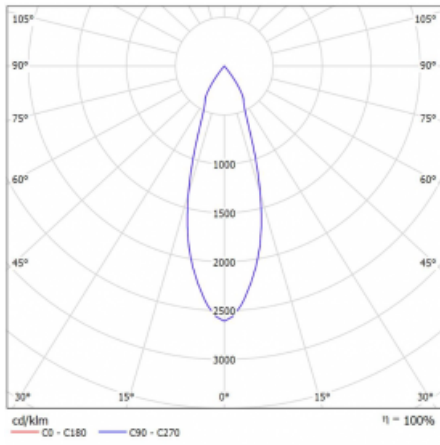

Curve

Luminaire power input* 33 W

Connection of the luminaires DALI

Electrical voltage 220-240V

Frequency 50/60Hz

CE IP 20

*±10 %