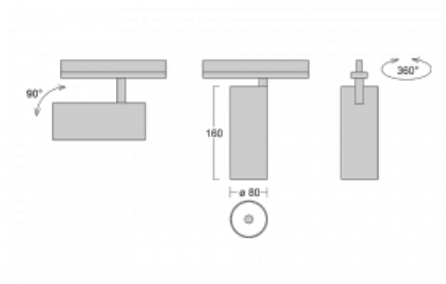

Luminaire

Vali80-T

179-600F-10GHD/940, B

We have managed to minimize the dimensions of the Vali80-T luminaires while maintaining very good lighting parameters. We also managed to reduce the casing of the luminaire to 75% of the surface. The luminaires offer a direct type of light distribution, four different beam angles of 18°, 25°, 32°, 52° and replaceable reflectors as optional accessories. The luminaires will be used predominantly to illuminate commercial spaces, galleries or showrooms. The luminaires have been fitted with adapters for the 3-phase Global Track from Nordic Aluminium. Vali80-T uses light sources with a colour rendering index of Ra90, which helps to show the true colours of the illuminated objects.

Technical drawing

Type of installation	3 circuit track
Light distribution	Direct
Luminaire shape	Circular
Colour of the luminaires	Black
Material	Aluminium
Lifetime	L80/B10 60 000 hours
Warranty	5 years
Description of luminaires	Luminaire 3 circuit track
Dimensions	ø 80 mm × 160 mm
Weight	0.7 kg
Light source	LED MODUL
Type of optical system	Reflector
Luminous flux*	2970 lm
Colour Temperature	4000 K cool white
Luminous efficacy	90 lm/W
MacAdam Light source	3
Colour rendering index	90
Beam angle	32°
UGR max. X=4H Y=8H, ρ=70,50,20	18.6