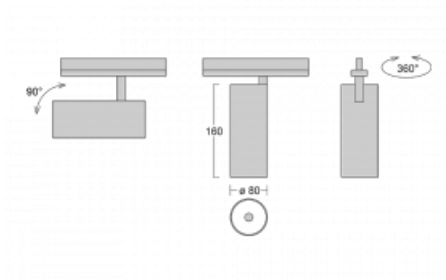

Luminaire

Vali80-T

179-600F-10GHD/940, B

We have managed to minimize the dimensions of the Vali80-T luminaires while maintaining very good lighting parameters. We also managed to reduce the casing of the luminaire to 75% of the surface. The luminaires offer a direct type of light distribution, four different beam angles of 18°, 25°, 32°, 52° and replaceable reflectors as optional accessories. The luminaires will be used predominantly to illuminate commercial spaces, galleries or showrooms. The luminaires have been fitted with adapters for the 3-phase Global Track from Nordic Aluminium. Vali80-T uses light sources with a colour rendering index of Ra90, which helps to show the true colours of the illuminated objects.

Technical drawing

Type of installation	3 circuit track
Light distribution	Direct
Luminaire shape	Circular
Colour of the luminaires	Black
Material	Aluminium
Lifetime	L80/B10 60 000 hours
Warranty	60 months
Description of luminaires	Luminaire 3 circuit track
Dimensions	ø 80 mm × 160 mm
Weight	0.7 kg
Light source	LED MODUL
Type of optical system	Reflector
Luminous flux	2970 lm ± 10 %
Colour Temperature	4000 K cool white
Luminous efficacy	90 lm/W
MacAdam Light source	3
Colour rendering index	90
Beam angle	32°
UGR max. X=4H Y=8H, ρ=70,50,20	18.6