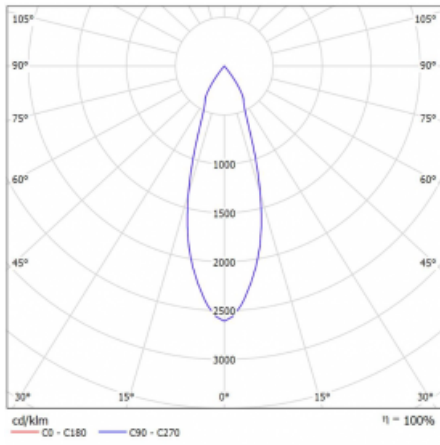

Curve

Luminaire power input 33 W $\pm$ 10 %

Connection of the luminaires DALI dimmable

Electrical voltage 220-240V

Frequency 50/60Hz

CE IP 20