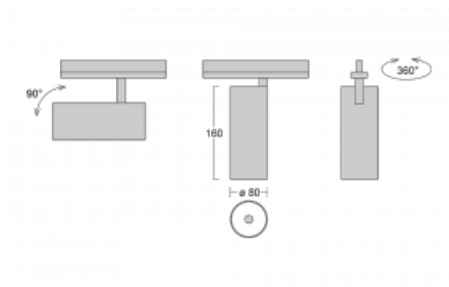

Luminaire

Vali80-T

179-600F-10GHD/930, W

We have managed to minimize the dimensions of the Vali80-T luminaires while maintaining very good lighting parameters. We also managed to reduce the casing of the luminaire to 75% of the surface. The luminaires offer a direct type of light distribution, four different beam angles of 18°, 25°, 32°, 52° and replaceable reflectors as optional accessories. The luminaires will be used predominantly to illuminate commercial spaces, galleries or showrooms. The luminaires have been fitted with adapters for the 3-phase Global Track from Nordic Aluminium. Vali80-T uses light sources with a colour rendering index of Ra90, which helps to show the true colours of the illuminated objects.

Technical drawing

Type of installation	3 circuit track
Light distribution	Direct
Luminaire shape	Circular
Colour of the luminaires	White
Material	Aluminium
Lifetime	L80/B10 60 000 hours
Warranty	60 months
Description of luminaires	Luminaire 3 circuit track
Dimensions	ø 80 mm × 160 mm
Weight	0.7 kg
Light source	LED MODUL
Type of optical system	Reflector
Luminous flux	2830 lm ± 10 %
Colour Temperature	3000 K warm white
Luminous efficacy	86 lm/W
MacAdam Light source	3
Colour rendering index	90
Beam angle	32°
UGR max. X=4H Y=8H, ρ=70,50,20	18.5