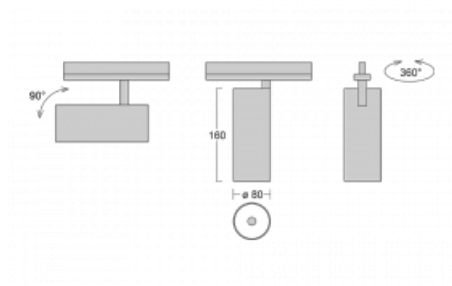

Luminaire

Vali80-T

179-600F-10GHD/930, S

We have managed to minimize the dimensions of the Vali80-T luminaires while maintaining very good lighting parameters. We also managed to reduce the casing of the luminaire to 75% of the surface. The luminaires offer a direct type of light distribution, four different beam angles of 18°, 25°, 32°, 52° and replaceable reflectors as optional accessories. The luminaires will be used predominantly to illuminate commercial spaces, galleries or showrooms. The luminaires have been fitted with adapters for the 3-phase Global Track from Nordic Aluminium. Vali80-T uses light sources with a colour rendering index of Ra90, which helps to show the true colours of the illuminated objects.

Technical drawing

Type of installation	3 circuit track
Light distribution	Direct
Luminaire shape	Circular
Colour of the luminaires	Silver
Material	Aluminium
Lifetime	L80/B10 60 000 hours
Warranty	5 years
Description of luminaires	Luminaire 3 circuit track
Dimensions	ø 80 mm × 160 mm
Weight	0.7 kg
Light source	LED MODUL
Type of optical system	Reflector
Luminous flux*	2830 lm
Colour Temperature	3000 K warm white
Luminous efficacy	86 lm/W
MacAdam Light source	3
Colour rendering index	90
Beam angle	32°
UGR max. X=4H Y=8H, ρ=70,50,20	18.5