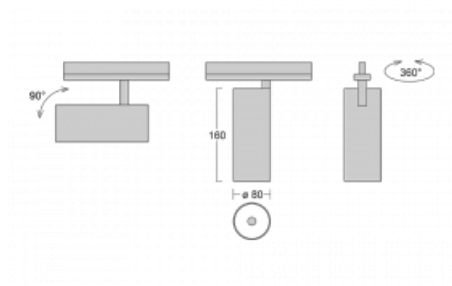

Technical drawing

Type of installation	3 circuit track
Light distribution	Direct
Luminaire shape	Circular
Colour of the luminaires	Silver
Material	Aluminium
Lifetime	L80/B10 60 000 hours
Warranty	5 years
Description of luminaires	Luminaire 3 circuit track
Dimensions	ø 80 mm × 160 mm
Weight	0.7 kg
Light source	LED MODUL
Type of optical system	Reflector
Luminous flux*	2830 lm
Colour Temperature	3000 K warm white
Luminous efficacy	86 lm/W
MacAdam Light source	3
Colour rendering index	90
Beam angle	32°
UGR max. X=4H Y=8H, ρ=70,50,20	18.5