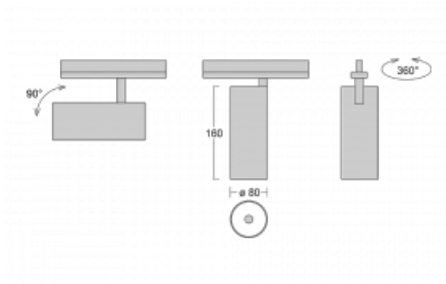

Luminaire

Vali80-T

179-600F-10GHD/930, B

We have managed to minimize the dimensions of the Vali80-T luminaires while maintaining very good lighting parameters. We also managed to reduce the casing of the luminaire to 75% of the surface. The luminaires offer a direct type of light distribution, four different beam angles of 18°, 25°, 32°, 52° and replaceable reflectors as optional accessories. The luminaires will be used predominantly to illuminate commercial spaces, galleries or showrooms. The luminaires have been fitted with adapters for the 3-phase Global Track from Nordic Aluminium. Vali80-T uses light sources with a colour rendering index of Ra90, which helps to show the true colours of the illuminated objects.

Technical drawing

Type of installation	3 circuit track
Light distribution	Direct
Luminaire shape	Circular
Colour of the luminaires	Black
Material	Aluminium
Lifetime	L80/B10 60 000 hours
Warranty	60 months
Description of luminaires	Luminaire 3 circuit track
Dimensions	ø 80 mm × 160 mm
Weight	0.7 kg
Light source	LED MODUL
Type of optical system	Reflector
Luminous flux	2830 lm ± 10 %
Colour Temperature	3000 K warm white
Luminous efficacy	86 lm/W
MacAdam Light source	3
Colour rendering index	90
Beam angle	32°
UGR max. X=4H Y=8H, ρ=70,50,20	18.5