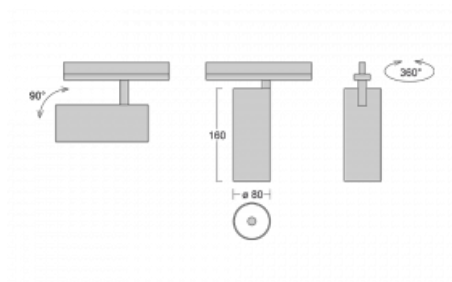

Luminaire

Vali80-T

179-600F-10GHD/930, B

We have managed to minimize the dimensions of the Vali80-T luminaires while maintaining very good lighting parameters. We also managed to reduce the casing of the luminaire to 75% of the surface. The luminaires offer a direct type of light distribution, four different beam angles of 18°, 25°, 32°, 52° and replaceable reflectors as optional accessories. The luminaires will be used predominantly to illuminate commercial spaces, galleries or showrooms. The luminaires have been fitted with adapters for the 3-phase Global Track from Nordic Aluminium. Vali80-T uses light sources with a colour rendering index of Ra90, which helps to show the true colours of the illuminated objects.

Technical drawing

Type of installation	3 circuit track
Light distribution	Direct
Luminaire shape	Circular
Colour of the luminaires	Black
Material	Aluminium
Lifetime	L80/B10 60 000 hours
Warranty	5 years
Description of luminaires	Luminaire 3 circuit track
Dimensions	ø 80 mm × 160 mm
Weight	0.7 kg
Light source	LED MODUL
Type of optical system	Reflector
Luminous flux*	2830 lm
Colour Temperature	3000 K warm white
Luminous efficacy	86 lm/W
MacAdam Light source	3
Colour rendering index	90
Beam angle	32°
UGR max. X=4H Y=8H, ρ=70,50,20	18.5