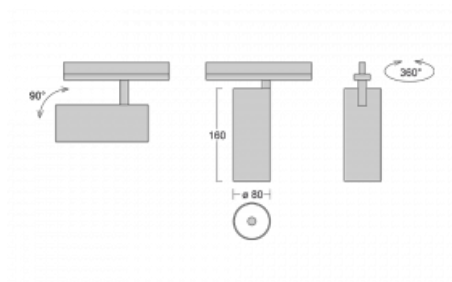

Luminaire

Vali80-T

179-600F-10GGE/930, B

We have managed to minimize the dimensions of the Vali80-T luminaires while maintaining very good lighting parameters. We also managed to reduce the casing of the luminaire to 75% of the surface. The luminaires offer a direct type of light distribution, four different beam angles of 18°, 25°, 32°, 52° and replaceable reflectors as optional accessories. The luminaires will be used predominantly to illuminate commercial spaces, galleries or showrooms. The luminaires have been fitted with adapters for the 3-phase Global Track from Nordic Aluminium. Vali80-T uses light sources with a colour rendering index of Ra90, which helps to show the true colours of the illuminated objects.

Technical drawing

Type of installation	3 circuit track
Light distribution	Direct
Luminaire shape	Circular
Colour of the luminaires	Black
Material	Aluminium
Lifetime	L90/B50 60 000 hours
Warranty	5 years
Description of luminaires	Luminaire 3 circuit track
Dimensions	ø 80 mm × 160 mm
Weight	0.7 kg
Light source	LED MODUL
Type of optical system	Reflector
Luminous flux*	1880 lm
Colour Temperature	3000 K warm white
Luminous efficacy	92 lm/W
MacAdam Light source	3
Colour rendering index	90
Beam angle	32°
UGR max. X=4H Y=8H, ρ=70,50,20	17