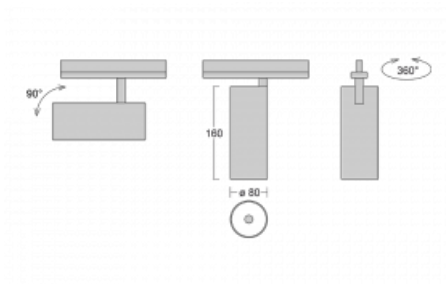

Luminaire

Vali80-T

179-600F-10GGD/940, W

We have managed to minimize the dimensions of the Vali80-T luminaires while maintaining very good lighting parameters. We also managed to reduce the casing of the luminaire to 75% of the surface. The luminaires offer a direct type of light distribution, four different beam angles of 18°, 25°, 32°, 52° and replaceable reflectors as optional accessories. The luminaires will be used predominantly to illuminate commercial spaces, galleries or showrooms. The luminaires have been fitted with adapters for the 3-phase Global Track from Nordic Aluminium. Vali80-T uses light sources with a colour rendering index of Ra90, which helps to show the true colours of the illuminated objects.

Technical drawing

Type of installation	3 circuit track
Light distribution	Direct
Luminaire shape	Circular
Colour of the luminaires	White
Material	Aluminium
Lifetime	L90/B50 60 000 hours
Warranty	5 years
Description of luminaires	Luminaire 3 circuit track
Dimensions	ø 80 mm × 160 mm
Weight	0.7 kg
Light source	LED MODUL
Type of optical system	Reflector
Luminous flux*	1970 lm
Colour Temperature	4000 K cool white
Luminous efficacy	97 lm/W
MacAdam Light source	3
Colour rendering index	90
Beam angle	32°
UGR max. X=4H Y=8H, ρ=70,50,20	17.2