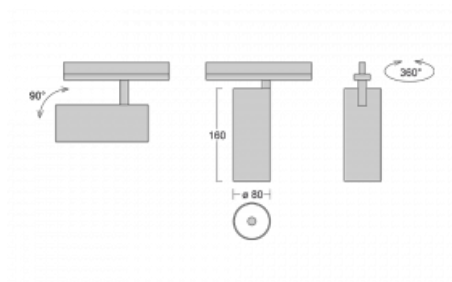

Luminaire

Vali80-T

179-600F-10GGD/940, S

We have managed to minimize the dimensions of the Vali80-T luminaires while maintaining very good lighting parameters. We also managed to reduce the casing of the luminaire to 75% of the surface. The luminaires offer a direct type of light distribution, four different beam angles of 18°, 25°, 32°, 52° and replaceable reflectors as optional accessories. The luminaires will be used predominantly to illuminate commercial spaces, galleries or showrooms. The luminaires have been fitted with adapters for the 3-phase Global Track from Nordic Aluminium. Vali80-T uses light sources with a colour rendering index of Ra90, which helps to show the true colours of the illuminated objects.

Technical drawing

Type of installation	3 circuit track
Light distribution	Direct
Luminaire shape	Circular
Colour of the luminaires	Silver
Material	Aluminium
Lifetime	L90/B50 60 000 hours
Warranty	5 years
Description of luminaires	Luminaire 3 circuit track
Dimensions	ø 80 mm × 160 mm
Weight	0.7 kg
Light source	LED MODUL
Type of optical system	Reflector
Luminous flux	1970 lm ± 10 %
Colour Temperature	4000 K cool white
Luminous efficacy	97 lm/W
MacAdam Light source	3
Colour rendering index	90
Beam angle	32°
UGR max. X=4H Y=8H, ρ=70,50,20	17.2