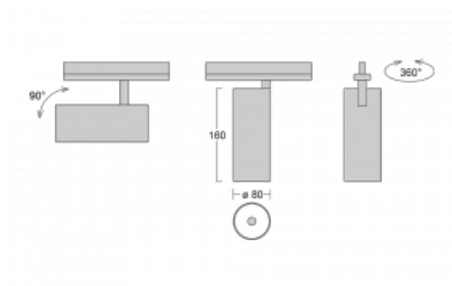

## Technical drawing

Type of installation	3 circuit track
Light distribution	Direct
Luminaire shape	Circular
Colour of the luminaires	Silver
Material	Aluminium
Lifetime	L90/B50 60 000 hours
Warranty	5 years
Description of luminaires	Luminaire 3 circuit track
Dimensions	ø 80 mm × 160 mm
Weight	0.7 kg
Light source	LED MODUL
Type of optical system	Reflector
Luminous flux*	1970 lm
Colour Temperature	4000 K cool white
Luminous efficacy	97 lm/W
MacAdam Light source	3
Colour rendering index	90
Beam angle	32°
UGR max. X=4H Y=8H, ρ=70,50,20	17.2