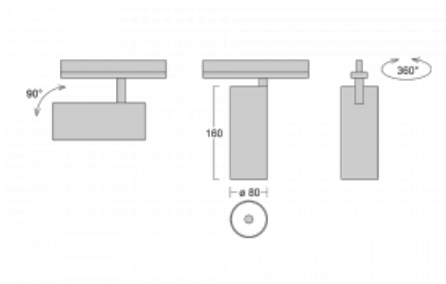

Luminaire

Vali80-T

179-600F-10GGD/940, B

We have managed to minimize the dimensions of the Vali80-T luminaires while maintaining very good lighting parameters. We also managed to reduce the casing of the luminaire to 75% of the surface. The luminaires offer a direct type of light distribution, four different beam angles of 18°, 25°, 32°, 52° and replaceable reflectors as optional accessories. The luminaires will be used predominantly to illuminate commercial spaces, galleries or showrooms. The luminaires have been fitted with adapters for the 3-phase Global Track from Nordic Aluminium. Vali80-T uses light sources with a colour rendering index of Ra90, which helps to show the true colours of the illuminated objects.

Technical drawing

Type of installation	3 circuit track
Light distribution	Direct
Luminaire shape	Circular
Colour of the luminaires	Black
Material	Aluminium
Lifetime	L90/B50 60 000 hours
Warranty	60 months
Description of luminaires	Luminaire 3 circuit track
Dimensions	ø 80 mm × 160 mm
Weight	0.7 kg
Light source	LED MODUL
Type of optical system	Reflector
Luminous flux	1970 lm ± 10 %
Colour Temperature	4000 K cool white
Luminous efficacy	97 lm/W
MacAdam Light source	3
Colour rendering index	90
Beam angle	32°
UGR max. X=4H Y=8H, ρ=70,50,20	17.2