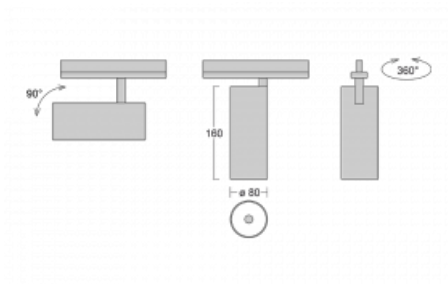

Luminaire

Vali80-T

179-600F-10GGD/940, B

We have managed to minimize the dimensions of the Vali80-T luminaires while maintaining very good lighting parameters. We also managed to reduce the casing of the luminaire to 75% of the surface. The luminaires offer a direct type of light distribution, four different beam angles of 18°, 25°, 32°, 52° and replaceable reflectors as optional accessories. The luminaires will be used predominantly to illuminate commercial spaces, galleries or showrooms. The luminaires have been fitted with adapters for the 3-phase Global Track from Nordic Aluminium. Vali80-T uses light sources with a colour rendering index of Ra90, which helps to show the true colours of the illuminated objects.

Technical drawing

Type of installation	3 circuit track
Light distribution	Direct
Luminaire shape	Circular
Colour of the luminaires	Black
Material	Aluminium
Lifetime	L90/B50 60 000 hours
Warranty	5 years
Description of luminaires	Luminaire 3 circuit track
Dimensions	ø 80 mm × 160 mm
Weight	0.7 kg
Light source	LED MODUL
Type of optical system	Reflector
Luminous flux*	1970 lm
Colour Temperature	4000 K cool white
Luminous efficacy	97 lm/W
MacAdam Light source	3
Colour rendering index	90
Beam angle	32°
UGR max. X=4H Y=8H, ρ=70,50,20	17.2