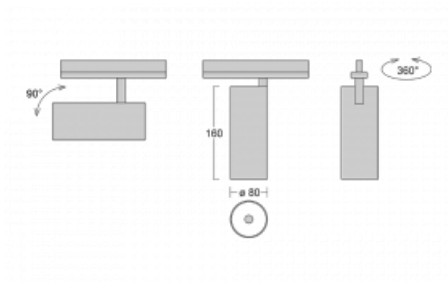

Luminaire

Vali80-T

179-600F-10GGD/930, S

We have managed to minimize the dimensions of the Vali80-T luminaires while maintaining very good lighting parameters. We also managed to reduce the casing of the luminaire to 75% of the surface. The luminaires offer a direct type of light distribution, four different beam angles of 18°, 25°, 32°, 52° and replaceable reflectors as optional accessories. The luminaires will be used predominantly to illuminate commercial spaces, galleries or showrooms. The luminaires have been fitted with adapters for the 3-phase Global Track from Nordic Aluminium. Vali80-T uses light sources with a colour rendering index of Ra90, which helps to show the true colours of the illuminated objects.

Technical drawing

Type of installation	3 circuit track
Light distribution	Direct
Luminaire shape	Circular
Colour of the luminaires	Silver
Material	Aluminium
Lifetime	L90/B50 60 000 hours
Warranty	5 years
Description of luminaires	Luminaire 3 circuit track
Dimensions	ø 80 mm × 160 mm
Weight	0.7 kg
Light source	LED MODUL
Type of optical system	Reflector
Luminous flux*	1880 lm
Colour Temperature	3000 K warm white
Luminous efficacy	92 lm/W
MacAdam Light source	3
Colour rendering index	90
Beam angle	32°
UGR max. X=4H Y=8H, ρ=70,50,20	17