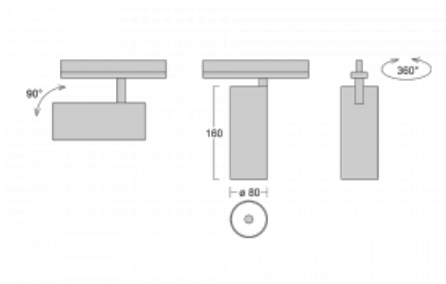

## Technical drawing

Type of installation	3 circuit track
Light distribution	Direct
Luminaire shape	Circular
Colour of the luminaires	Silver
Material	Aluminium
Lifetime	L90/B50 60 000 hours
Warranty	60 months
Description of luminaires	Luminaire 3 circuit track
Dimensions	ø 80 mm × 160 mm
Weight	0.7 kg
Light source	LED MODUL
Type of optical system	Reflector
Luminous flux	1880 lm ± 10 %
Colour Temperature	3000 K warm white
Luminous efficacy	92 lm/W
MacAdam Light source	3
Colour rendering index	90
Beam angle	32°
UGR max. X=4H Y=8H, ρ=70,50,20	17