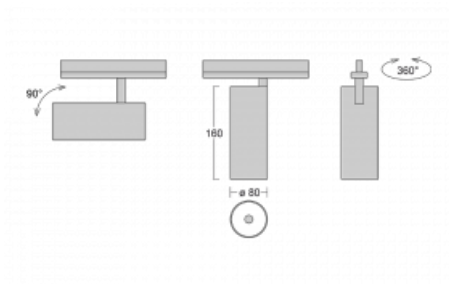

**Technical drawing**

Type of installation	3 circuit track
Light distribution	Direct
Luminaire shape	Circular
Colour of the luminaires	Black
Material	Aluminium
Lifetime	L90/B50 60 000 hours
Warranty	60 months
Description of luminaires	Luminaire 3 circuit track
Dimensions	ø 80 mm × 160 mm
Weight	0.7 kg
Light source	LED MODUL
Type of optical system	Reflector
Luminous flux	1880 lm ± 10 %
Colour Temperature	3000 K warm white
Luminous efficacy	92 lm/W
MacAdam Light source	3
Colour rendering index	90
Beam angle	32°
UGR max. X=4H Y=8H, ρ=70,50,20	17