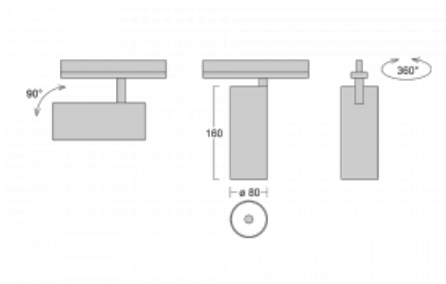

Luminaire

Vali80-T

179-600F-10GGD/930, B

We have managed to minimize the dimensions of the Vali80-T luminaires while maintaining very good lighting parameters. We also managed to reduce the casing of the luminaire to 75% of the surface. The luminaires offer a direct type of light distribution, four different beam angles of 18°, 25°, 32°, 52° and replaceable reflectors as optional accessories. The luminaires will be used predominantly to illuminate commercial spaces, galleries or showrooms. The luminaires have been fitted with adapters for the 3-phase Global Track from Nordic Aluminium. Vali80-T uses light sources with a colour rendering index of Ra90, which helps to show the true colours of the illuminated objects.

Technical drawing

Type of installation	3 circuit track
Light distribution	Direct
Luminaire shape	Circular
Colour of the luminaires	Black
Material	Aluminium
Lifetime	L90/B50 60 000 hours
Warranty	5 years
Description of luminaires	Luminaire 3 circuit track
Dimensions	ø 80 mm × 160 mm
Weight	0.7 kg
Light source	LED MODUL
Type of optical system	Reflector
Luminous flux*	1880 lm
Colour Temperature	3000 K warm white
Luminous efficacy	92 lm/W
MacAdam Light source	3
Colour rendering index	90
Beam angle	32°
UGR max. X=4H Y=8H, ρ=70,50,20	17