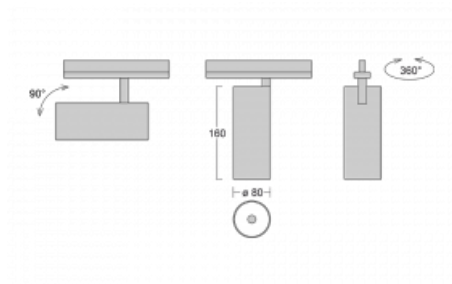

## Technical drawing

Type of installation	3 circuit track
Light distribution	Direct
Luminaire shape	Circular
Colour of the luminaires	Silver
Material	Aluminium
Lifetime	L90/B50 60 000 hours
Warranty	5 years
Description of luminaires	Luminaire 3 circuit track
Dimensions	ø 80 mm × 160 mm
Weight	0.7 kg
Light source	LED MODUL
Type of optical system	Reflector
Luminous flux*	1040 lm
Colour Temperature	4000 K cool white
Luminous efficacy	104 lm/W
MacAdam Light source	3
Colour rendering index	90
Beam angle	32°
UGR max. X=4H Y=8H, ρ=70,50,20	15