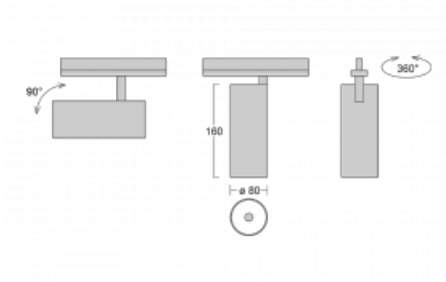

Luminaire

Vali80-T

179-600F-10GDD/940, W

We have managed to minimize the dimensions of the Vali80-T luminaires while maintaining very good lighting parameters. We also managed to reduce the casing of the luminaire to 75% of the surface. The luminaires offer a direct type of light distribution, four different beam angles of 18°, 25°, 32°, 52° and replaceable reflectors as optional accessories. The luminaires will be used predominantly to illuminate commercial spaces, galleries or showrooms. The luminaires have been fitted with adapters for the 3-phase Global Track from Nordic Aluminium. Vali80-T uses light sources with a colour rendering index of Ra90, which helps to show the true colours of the illuminated objects.

Technical drawing

Type of installation	3 circuit track
Light distribution	Direct
Luminaire shape	Circular
Colour of the luminaires	White
Material	Aluminium
Lifetime	L90/B50 60 000 hours
Warranty	5 years
Description of luminaires	Luminaire 3 circuit track
Dimensions	ø 80 mm × 160 mm
Weight	0.7 kg
Light source	LED MODUL
Type of optical system	Reflector
Luminous flux*	1040 lm
Colour Temperature	4000 K cool white
Luminous efficacy	104 lm/W
MacAdam Light source	3
Colour rendering index	90
Beam angle	32°
UGR max. X=4H Y=8H, ρ=70,50,20	15