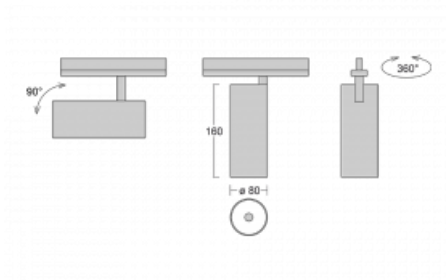

Luminaire

Vali80-T

179-600F-10GDD/940, W

We have managed to minimize the dimensions of the Vali80-T luminaires while maintaining very good lighting parameters. We also managed to reduce the casing of the luminaire to 75% of the surface. The luminaires offer a direct type of light distribution, four different beam angles of 18°, 25°, 32°, 52° and replaceable reflectors as optional accessories. The luminaires will be used predominantly to illuminate commercial spaces, galleries or showrooms. The luminaires have been fitted with adapters for the 3-phase Global Track from Nordic Aluminium. Vali80-T uses light sources with a colour rendering index of Ra90, which helps to show the true colours of the illuminated objects.

Technical drawing

Type of installation	3 circuit track
Light distribution	Direct
Luminaire shape	Circular
Colour of the luminaires	White
Material	Aluminium
Lifetime	L90/B50 60 000 hours
Warranty	60 months
Description of luminaires	Luminaire 3 circuit track
Dimensions	ø 80 mm × 160 mm
Weight	0.7 kg
Light source	LED MODUL
Type of optical system	Reflector
Luminous flux	1040 lm ± 10 %
Colour Temperature	4000 K cool white
Luminous efficacy	104 lm/W
MacAdam Light source	3
Colour rendering index	90
Beam angle	32°
UGR max. X=4H Y=8H, ρ=70,50,20	15