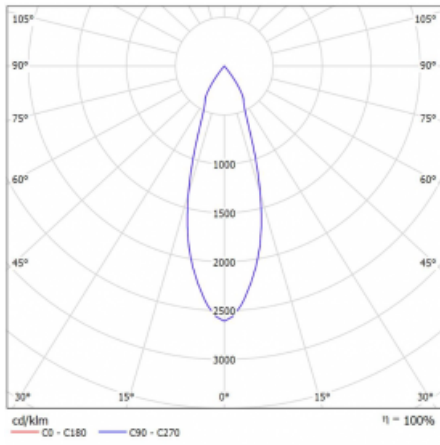

Curve

Luminaire power input* 10 W

Connection of the luminaires DALI

Electrical voltage 220-240V

Frequency 50/60Hz

CE IP 20

*±10 %