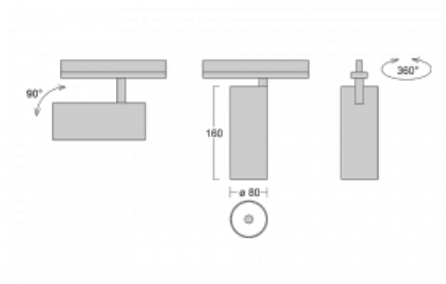

Luminaire

Vali80-T

179-600F-10GDD/940, S

We have managed to minimize the dimensions of the Vali80-T luminaires while maintaining very good lighting parameters. We also managed to reduce the casing of the luminaire to 75% of the surface. The luminaires offer a direct type of light distribution, four different beam angles of 18°, 25°, 32°, 52° and replaceable reflectors as optional accessories. The luminaires will be used predominantly to illuminate commercial spaces, galleries or showrooms. The luminaires have been fitted with adapters for the 3-phase Global Track from Nordic Aluminium. Vali80-T uses light sources with a colour rendering index of Ra90, which helps to show the true colours of the illuminated objects.

Technical drawing

Type of installation	3 circuit track
Light distribution	Direct
Luminaire shape	Circular
Colour of the luminaires	Silver
Material	Aluminium
Lifetime	L90/B50 60 000 hours
Warranty	5 years
Description of luminaires	Luminaire 3 circuit track
Dimensions	ø 80 mm × 160 mm
Weight	0.7 kg
Light source	LED MODUL
Type of optical system	Reflector
Luminous flux*	1040 lm
Colour Temperature	4000 K cool white
Luminous efficacy	104 lm/W
MacAdam Light source	3
Colour rendering index	90
Beam angle	32°
UGR max. X=4H Y=8H, ρ=70,50,20	15