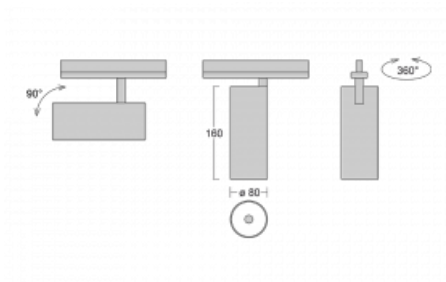

Luminaire

Vali80-T

179-600F-10GDD/930, W

We have managed to minimize the dimensions of the Vali80-T luminaires while maintaining very good lighting parameters. We also managed to reduce the casing of the luminaire to 75% of the surface. The luminaires offer a direct type of light distribution, four different beam angles of 18°, 25°, 32°, 52° and replaceable reflectors as optional accessories. The luminaires will be used predominantly to illuminate commercial spaces, galleries or showrooms. The luminaires have been fitted with adapters for the 3-phase Global Track from Nordic Aluminium. Vali80-T uses light sources with a colour rendering index of Ra90, which helps to show the true colours of the illuminated objects.

Technical drawing

| | |
|-----------------------------------|---------------------------|
| Type of installation | 3 circuit track |
| Light distribution | Direct |
| Luminaire shape | Circular |
| Colour of the luminaires | White |
| Material | Aluminium |
| Lifetime | L90/B50 60 000 hours |
| Warranty | 60 months |
| Description of luminaires | Luminaire 3 circuit track |
| Dimensions | ø 80 mm × 160 mm |
| Weight | 0.7 kg |
| Light source | LED MODUL |
| Type of optical system | Reflector |
| Luminous flux | 990 lm ± 10 % |
| Colour Temperature | 3000 K warm white |
| Luminous efficacy | 99 lm/W |
| MacAdam Light source | 3 |
| Colour rendering index | 90 |
| Beam angle | 32° |
| UGR max. X=4H Y=8H, ρ=70,50,20 | 14.8 |