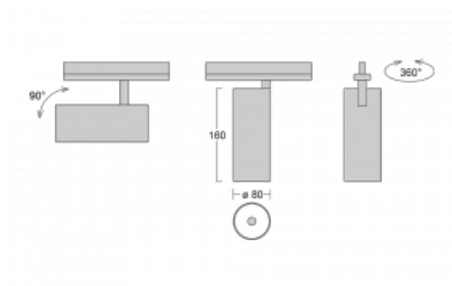

Luminaire

Vali80-T

179-600F-10GDD/930, S

We have managed to minimize the dimensions of the Vali80-T luminaires while maintaining very good lighting parameters. We also managed to reduce the casing of the luminaire to 75% of the surface. The luminaires offer a direct type of light distribution, four different beam angles of 18°, 25°, 32°, 52° and replaceable reflectors as optional accessories. The luminaires will be used predominantly to illuminate commercial spaces, galleries or showrooms. The luminaires have been fitted with adapters for the 3-phase Global Track from Nordic Aluminium. Vali80-T uses light sources with a colour rendering index of Ra90, which helps to show the true colours of the illuminated objects.

Technical drawing

Type of installation	3 circuit track
Light distribution	Direct
Luminaire shape	Circular
Colour of the luminaires	Silver
Material	Aluminium
Lifetime	L90/B50 60 000 hours
Warranty	5 years
Description of luminaires	Luminaire 3 circuit track
Dimensions	ø 80 mm × 160 mm
Weight	0.7 kg
Light source	LED MODUL
Type of optical system	Reflector
Luminous flux*	990 lm
Colour Temperature	3000 K warm white
Luminous efficacy	99 lm/W
MacAdam Light source	3
Colour rendering index	90
Beam angle	32°
UGR max. X=4H Y=8H, ρ=70,50,20	14.8