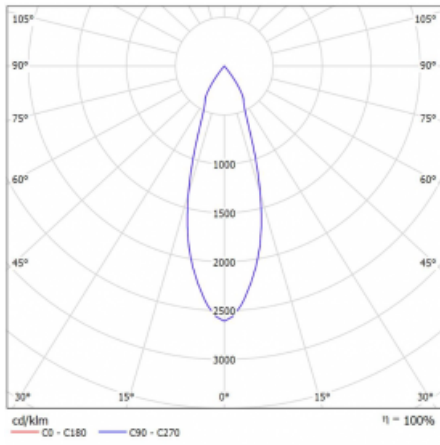

Curve

Luminaire power input* 10 W

Connection of the luminaires DALI

Electrical voltage 220-240V

Frequency 50/60Hz

CE IP 20

* $\pm 10\%$