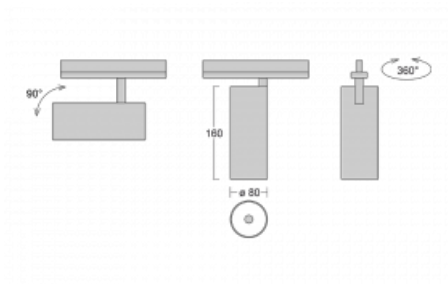

**Technical drawing**

Type of installation	3 circuit track
Light distribution	Direct
Luminaire shape	Circular
Colour of the luminaires	Silver
Material	Aluminium
Lifetime	L90/B50 60 000 hours
Warranty	60 months
Description of luminaires	Luminaire 3 circuit track
Dimensions	ø 80 mm × 160 mm
Weight	0.7 kg
Light source	LED MODUL
Type of optical system	Reflector
Luminous flux	990 lm ± 10 %
Colour Temperature	3000 K warm white
Luminous efficacy	99 lm/W
MacAdam Light source	3
Colour rendering index	90
Beam angle	32°
UGR max. X=4H Y=8H, ρ=70,50,20	14.8