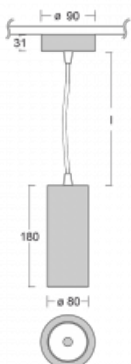

## Technical drawing

Type of installation	Suspended
Light distribution	Direct
Luminaire shape	Circular
Colour of the luminaires	Black
Material	Aluminium
Lifetime	L90/B50 60 000 hours
Warranty	5 years
Description of luminaires	Luminaire suspended
Dimensions	ø 80 mm × 180 mm
Weight	1 kg
Light source	LED MODUL
Type of optical system	Reflector
Luminous flux*	1970 lm
Colour Temperature	4000 K cool white
Luminous efficacy	97 lm/W
MacAdam Light source	3
Colour rendering index	90
Beam angle	52°