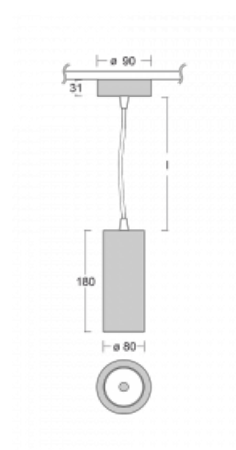

## Technical drawing

Type of installation	Suspended
Light distribution	Direct
Luminaire shape	Circular
Colour of the luminaires	White
Material	Aluminium
Lifetime	L90/B50 60 000 hours
Warranty	5 years
Description of luminaires	Luminaire suspended
Dimensions	ø 80 mm × 180 mm
Light source	LED MODUL
Type of optical system	Reflector
Luminous flux*	1040 lm
Colour Temperature	4000 K cool white
Luminous efficacy	104 lm/W
MacAdam Light source	3
Colour rendering index	90
Beam angle	18°