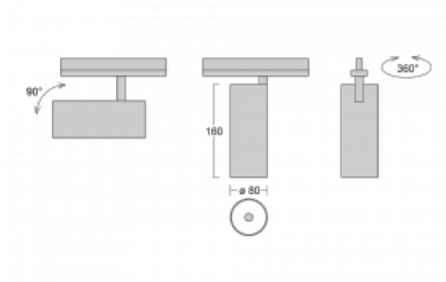

Technical drawing

Type of installation	Recessed
Light distribution	Direct
Luminaire shape	Circular
Colour of the luminaires	White
Material	Aluminium
Lifetime	L80/B10 60 000 hours
Warranty	5 years
Description of luminaires	Luminaire semi-recessed
Dimensions	ø 80 mm × 160 mm
Weight	0.9 kg
Light source	LED MODUL
Type of optical system	Reflector
Luminous flux*	2970 lm
Colour Temperature	4000 K cool white
Luminous efficacy	90 lm/W
MacAdam Light source	3
Colour rendering index	90
Beam angle	52°

Luminaire power input*	33 W
Connection of the luminaires	ON/OFF
Electrical voltage	220-240V
Frequency	50/60Hz

 **CE** IP 20

*±10 %

Downloads

Installation instructions

Photos