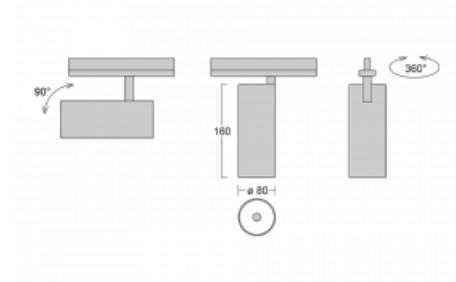

Technical drawing

Type of installation	Recessed
Light distribution	Direct
Luminaire shape	Circular
Colour of the luminaires	White
Material	Aluminium
Lifetime	L80/B10 60 000 hours
Warranty	60 months
Description of luminaires	Luminaire semi-recessed
Dimensions	ø 80 mm × 160 mm
Weight	0.9 kg
Light source	LED MODUL
Type of optical system	Reflector
Luminous flux	2970 lm ± 10 %
Colour Temperature	4000 K cool white
Luminous efficacy	90 lm/W
MacAdam Light source	3
Colour rendering index	90
Beam angle	52°