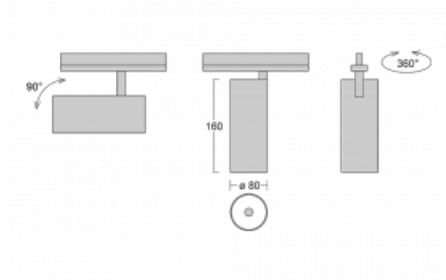

Technical drawing

Type of installation	Recessed
Light distribution	Direct
Luminaire shape	Circular
Colour of the luminaires	Silver
Material	Aluminium
Lifetime	L80/B10 60 000 hours
Warranty	60 months
Description of luminaires	Luminaire semi-recessed
Dimensions	ø 80 mm × 160 mm
Weight	0.9 kg
Light source	LED MODUL
Type of optical system	Reflector
Luminous flux	2970 lm ± 10 %
Colour Temperature	4000 K cool white
Luminous efficacy	90 lm/W
MacAdam Light source	3
Colour rendering index	90
Beam angle	52°