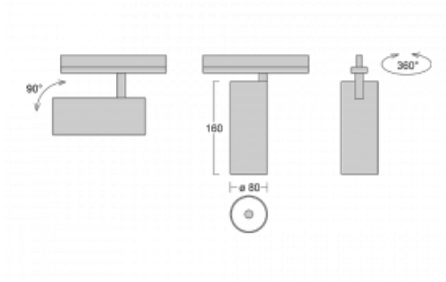

## Technical drawing

Type of installation	Recessed
Light distribution	Direct
Luminaire shape	Circular
Colour of the luminaires	Black
Material	Aluminium
Lifetime	L80/B10 60 000 hours
Warranty	60 months
Description of luminaires	Luminaire semi-recessed
Dimensions	ø 80 mm × 160 mm
Weight	0.9 kg
Light source	LED MODUL
Type of optical system	Reflector
Luminous flux	2970 lm ± 10 %
Colour Temperature	4000 K cool white
Luminous efficacy	90 lm/W
MacAdam Light source	3
Colour rendering index	90
Beam angle	52°