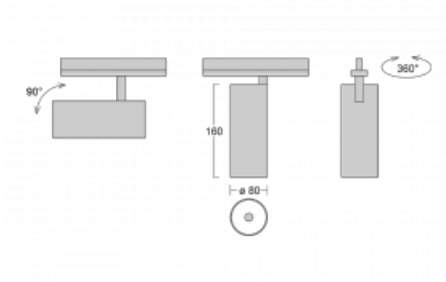

Technical drawing

Type of installation	Recessed
Light distribution	Direct
Luminaire shape	Circular
Colour of the luminaires	Black
Material	Aluminium
Lifetime	L80/B10 60 000 hours
Warranty	5 years
Description of luminaires	Luminaire semi-recessed
Dimensions	ø 80 mm × 160 mm
Weight	0.9 kg
Light source	LED MODUL
Type of optical system	Reflector
Luminous flux*	2970 lm
Colour Temperature	4000 K cool white
Luminous efficacy	90 lm/W
MacAdam Light source	3
Colour rendering index	90
Beam angle	52°

Luminaire power input*	33 W
Connection of the luminaires	ON/OFF
Electrical voltage	220-240V
Frequency	50/60Hz

 **CE** IP 20

*±10 %

Downloads

Installation instructions

Photos